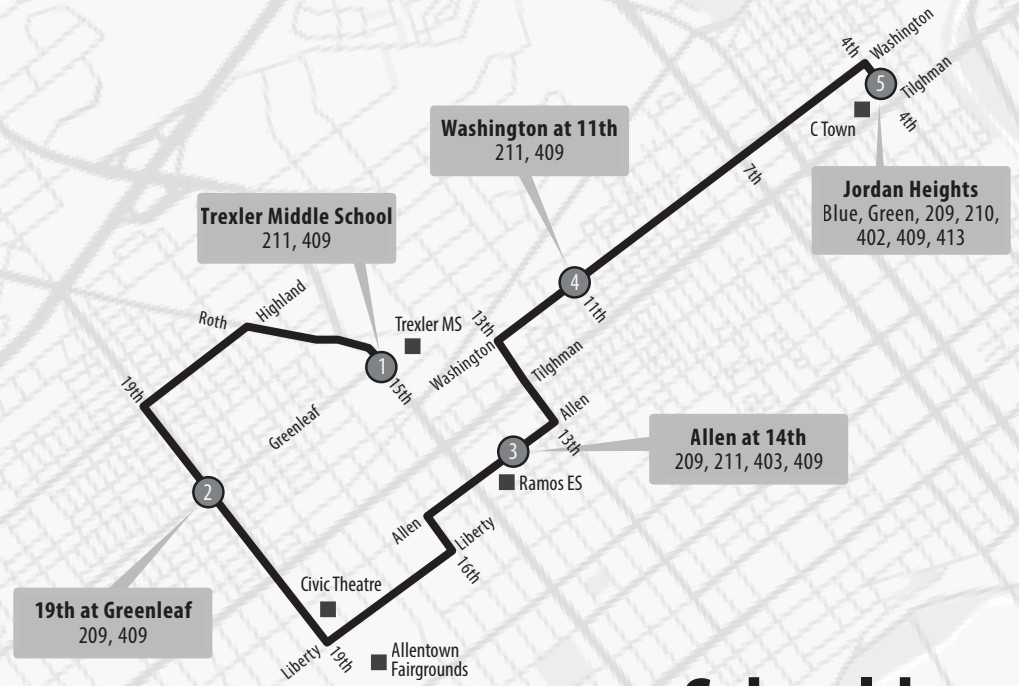

409

ASD Trexler

EFFECTIVE 8/25/2025

Service to:
Trexler Middle School
19th Street
West End Theatre District
Allen at 14th
Washington Street
Jordan Heights (4th at Tilghman)

Route:
409: Trexler Middle School

Subscribe To Our Youtube Channel [LANTALehighValley](https://www.youtube.com/channel/UC...)

Follow Us On Instagram @LANTALV

Follow Us On X @LANTALV

Like Us On Facebook LANTALehighValley

Transit Center Amenities

	Ticketing	Restrooms	Indoor Waiting	Realtime Info
ATC-Allentown	✓			✓
BTC-Bethlehem	✓	✓		
EITC-Easton	✓		✓	✓
SSTC-Southside				✓

Holidays: LANTA operates Sunday schedules on New Year's Day, Martin Luther King Day, Memorial Day, Independence Day, and Labor Day. No Service on Christmas Day and Thanksgiving Day.

No smoking, eating, or drinking on LANTA buses. All trips are ADA accessible.

Whitehall

Schooldays

- ① Timepoint Numbers
- Destination Names & Connecting Routes
- Bus Routes
- Nearby Landmarks
- One-Way Routing