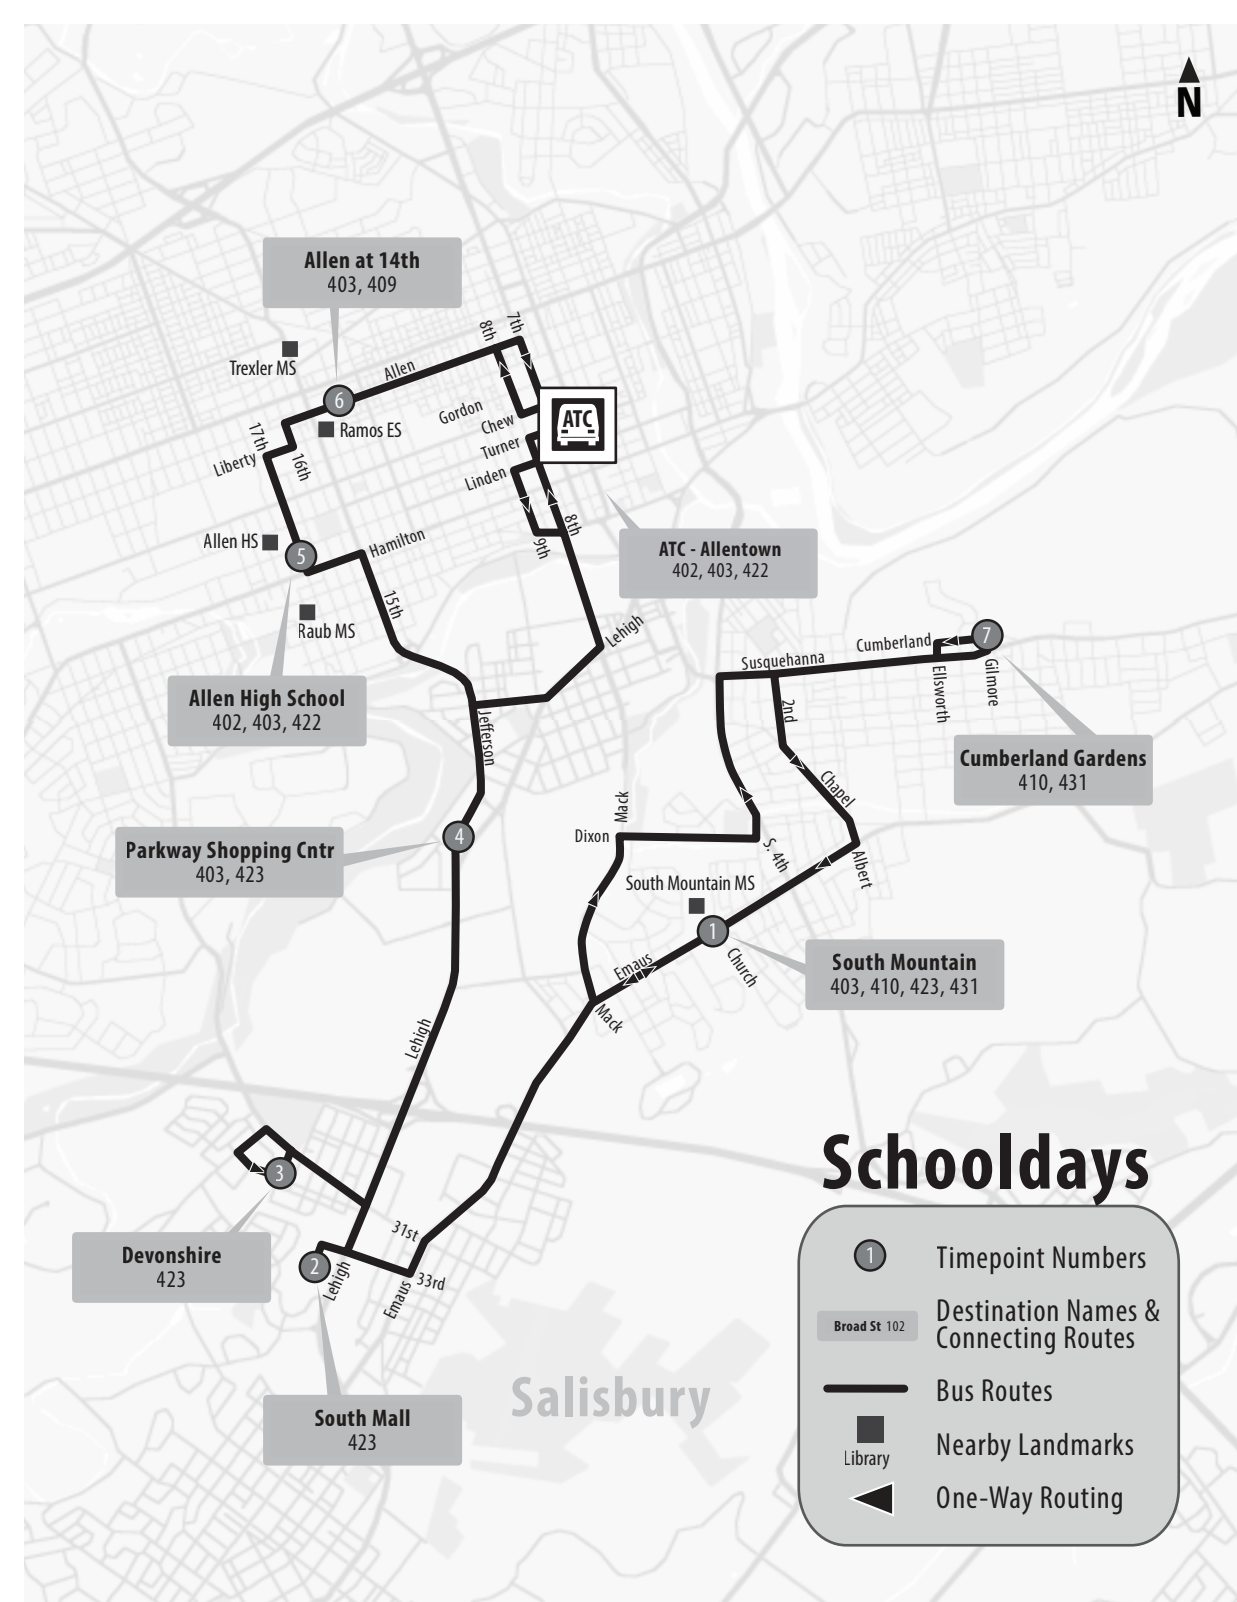

ValleyRide Fare Programs:

- **Senior Citizens (65+):** Seniors may ride LANtaBus at no cost at any time with a valid PennDOT Senior Citizen ID card.
- **Persons with Disabilities and Reduced Fare Card Holders:** Eligible riders may purchase a $1.25 Day Pass on board buses or by using their ValleyRide Reduced Fare Card.

Transit Center Amenities

	Ticketing	Restrooms	Indoor Waiting	Realtime Info
ATC-Allentown	✓			✓
BTC-Bethlehem	✓	✓		
EITC-Easton	✓		✓	✓
SSTC-Southside				✓

Holidays: LANTA operates Sunday schedules on New Year's Day, Martin Luther King Day, Memorial Day, Independence Day, and Labor Day. No Service on Christmas Day and Thanksgiving Day.

No smoking, eating, or drinking on LANTA buses. All trips are ADA accessible.

403

423 | 431

ASD South Mountain

EFFECTIVE 8/25/2025

Service to:
South Mountain Middle School (All)
Cumberland Gardens (431)
South Mountain Apartments (403, 423)
South Mall/Devonshire (423)
Parkway Shopping Cntr (403, 423)
Allen Street (403)
Fairview (423)
ATC-Allentown (403, 423)

Routes:
403: Allen HS- Emaus Ave
423: South Mountain MS- Lehigh St.
431: South Mountain- Susquehanna St.

For real time directions, bus tracking, tickets and more from your mobile phone download the Transit app.

Visit lantabus.com/transit-tools/ for more information.

For routes, schedules and fares

CALL **888-253-8333**
CLICK **www.lantabus.com**
CONNECT **@LANTALehighValley**
@ LANTALV