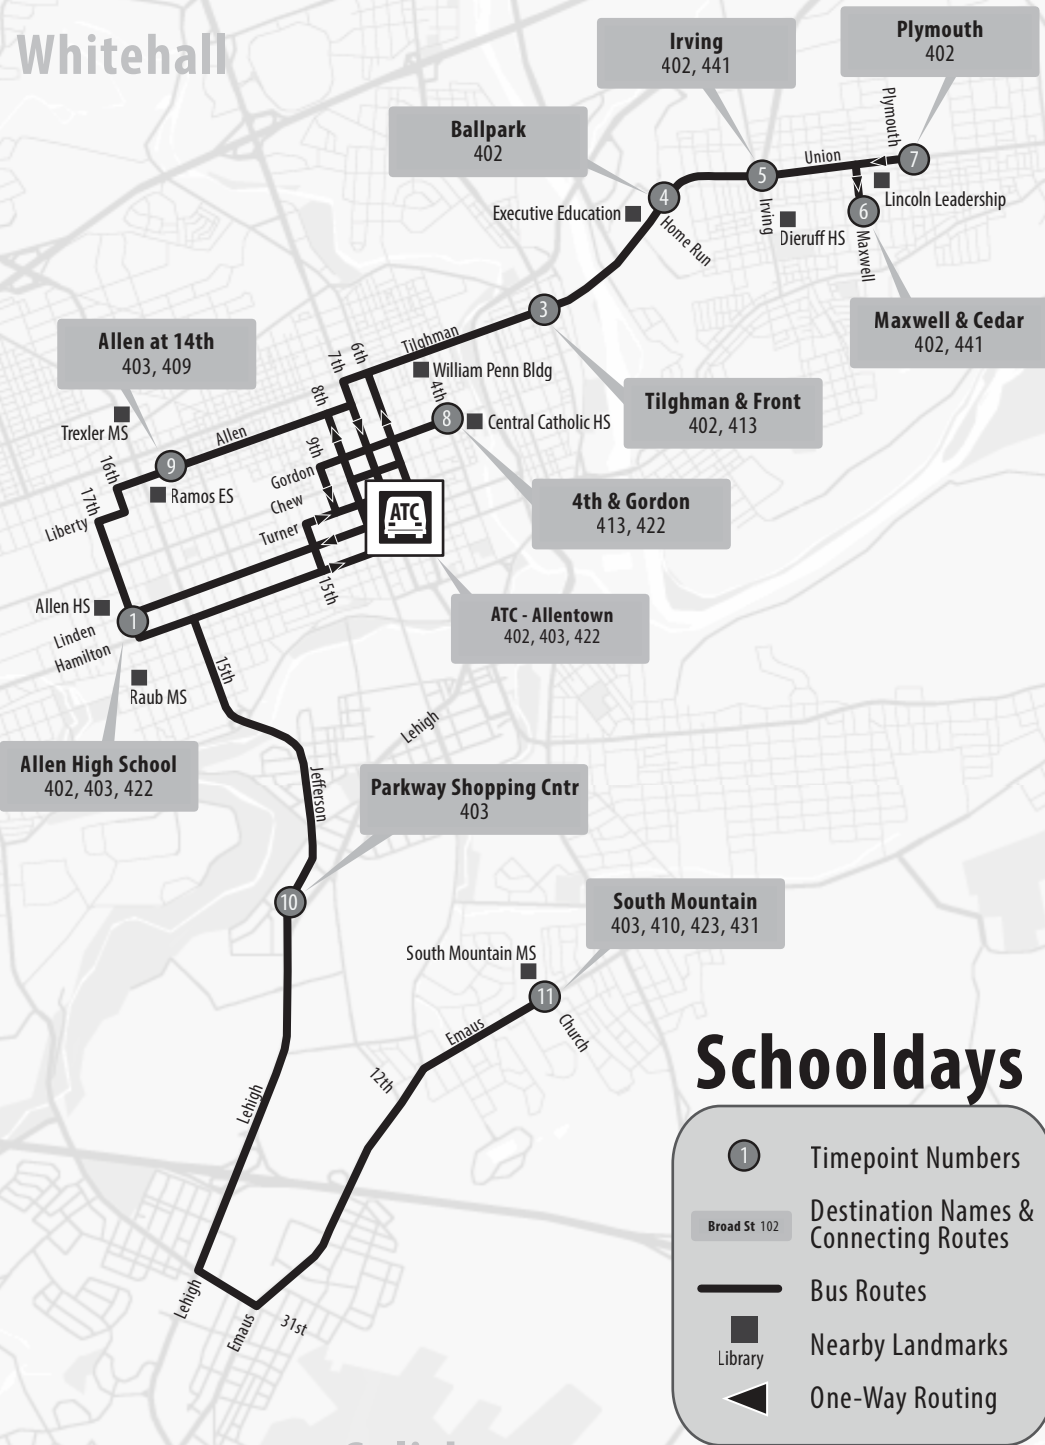

Whitehall

Schooldays

- 1 Timepoint Numbers
- Broad St 102 Destination Names & Connecting Routes
- Bus Routes
- Nearby Landmarks
- One-Way Routing

Salisbury

Fare Costs & Availability

Types Of Fares	Single Ride (Cash Fare)	3-Hour Pass	Day Pass	31-Day Pass
	Children 5 and under ride free with a fare-paying adult	Good for unlimited rides for three hours	Unlimited rides all day	Good for 31 days after first use
Fare Prices	\$2.50	\$2.50	\$5.00	\$70.00
Transit App		✓	✓	✓
Smart Card		✓	✓	✓
Available on Bus	✓		✓	
Transit Centers		✓	✓	

**The Smart Card and Transit App are subject to Fare Capping

ValleyRide Information

Limited fare products are available for purchase on board LANtaBus vehicles.

Customers can purchase ValleyRide smart cards, 3-Hour Passes, and Day Passes at any Transportation Center. Additionally, 3-Hour Passes and Day Passes are available for online purchase at LANtaBus.com. Validators accept tap to pay for MasterCard and Visa.

Transit Center Amenities

	Ticketing	Restrooms	Indoor Waiting	Realtime Info
ATC-Allentown	✓			✓
BTC-Bethlehem	✓	✓		
EITC-Easton	✓		✓	✓
SSTC-Southside				✓

Holidays: LANTA operates Sunday schedules on New Year's Day, Martin Luther King Day, Memorial Day, Independence Day, and Labor Day. No Service on Christmas Day and Thanksgiving Day.

Additional Service Information

For realtime bus tracking and additional bus schedules, download the Transit App on your mobile device.

Visit lantabus.com/transit-tools/ for more information.

How to use this schedule: Determine your timepoint based on either when you want to leave or when you want to arrive by reading across for your destination and down for your time. Times shown in shaded boxes indicate PM. A route map is provided on the other side of this schedule to help you relate to the timepoints shown. Arrival times between timepoints can vary due to variations in traffic conditions.