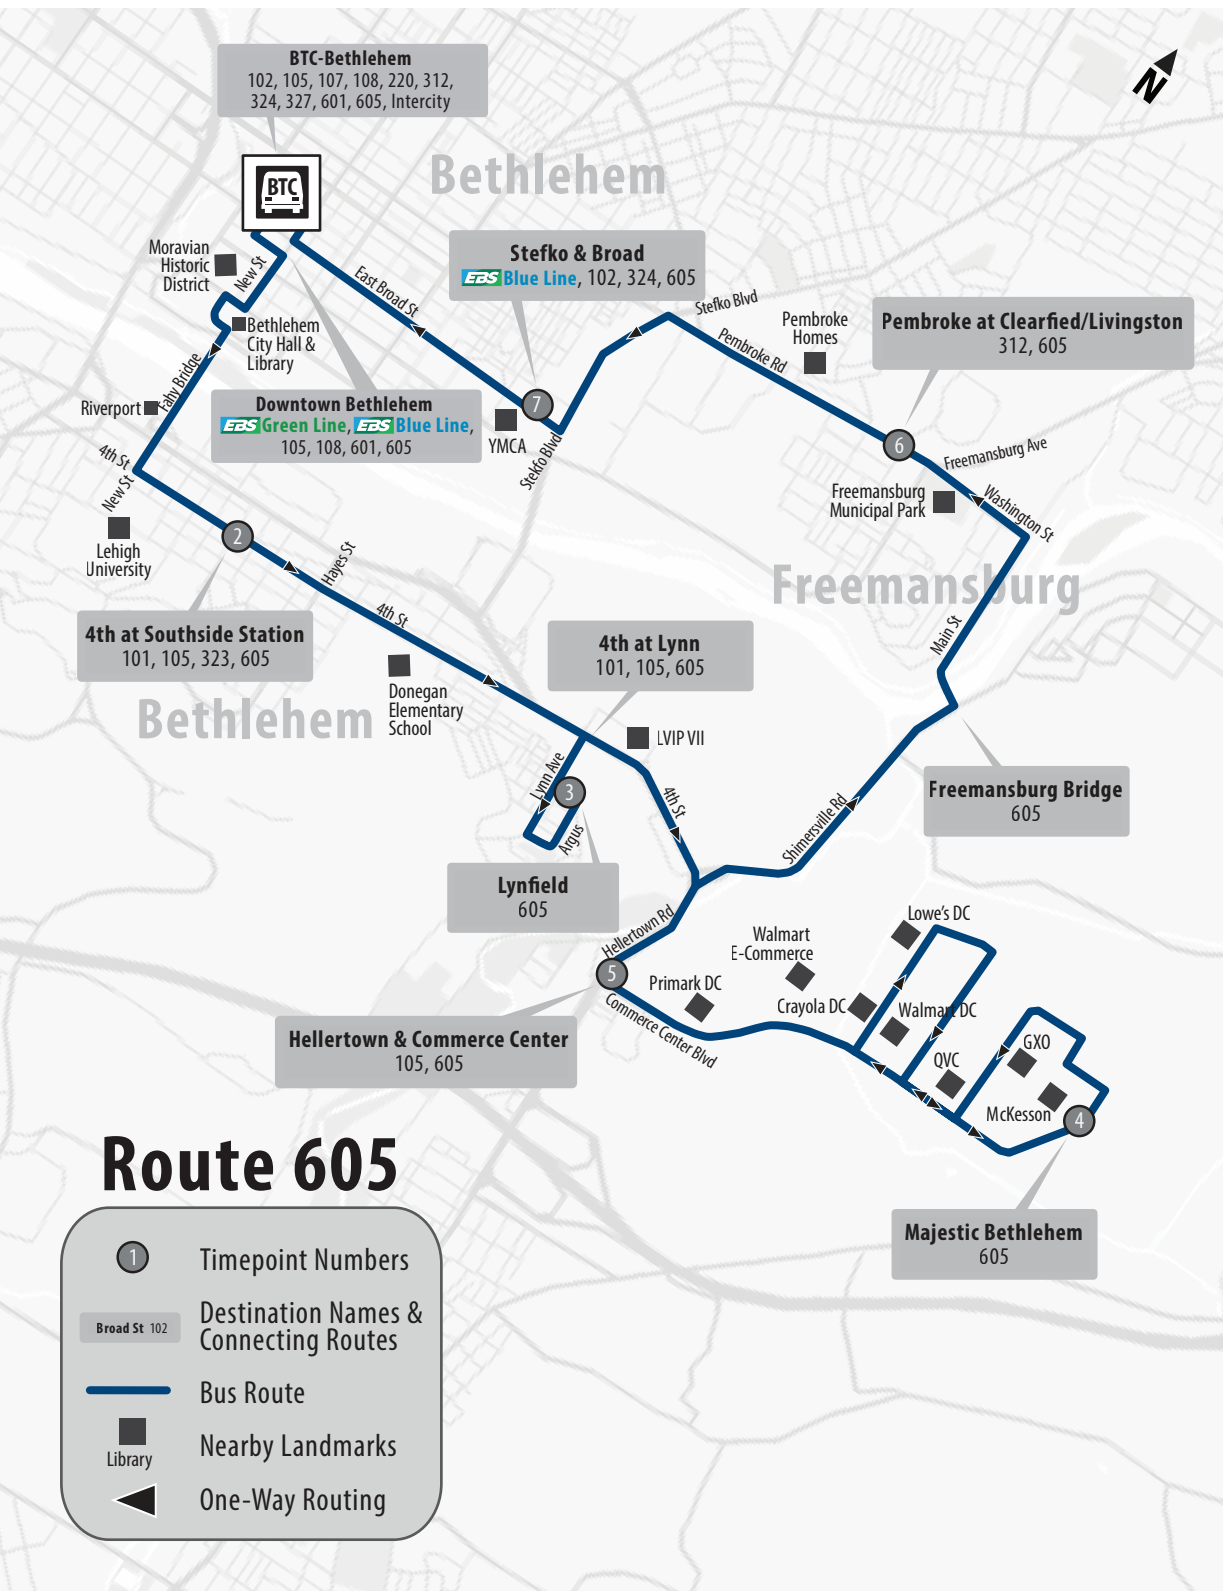

Fare Costs & Availability

Types Of Fares	Single Ride (Cash Fare)	3-Hour Pass	Day Pass	31-Day Pass
	Children 5 and under ride free with a fare-paying adult	Good for unlimited rides for three hours	Unlimited rides all day	Good for 31 days after first use
Fare Prices	$2.50	$2.50	$5.00	$70.00
Transit App		✓	✓	✓
Smart Card		✓	✓	✓
Available on Bus	✓		✓	
Transit Centers		✓	✓	

**The Smart Card and Transit App are subject to Fare Capping

ValleyRide Information

Limited fare products are available for purchase on board LANtaBus vehicles. Customers can purchase ValleyRide smart cards, 3-Hour Passes, and Day Passes at any Transportation Center. Additionally, 3-Hour Passes and Day Passes are available for online purchase at LANtaBus.com. Validators accept tap to pay for MasterCard and Visa.

ValleyRide Fare Programs:

- **Senior Citizens (65+):** Seniors may ride LANtaBus at no cost at any time with a valid PennDOT Senior Citizen ID card.
- **Persons with Disabilities and Reduced Fare Card Holders:** Eligible riders may purchase a $1.25 Day Pass on board buses or by using their ValleyRide Reduced Fare Card.

Subscribe To Our Youtube Channel [LANTALehighValley](https://www.youtube.com/channel/UCqLm1v1v1v1v1v1v1v1v1v1)
Follow Us On Instagram @LANTALV
Follow Us On X @LANTALV
Like Us On Facebook LANTALehighValley

Transit Center Amenities

	Ticketing	Restrooms	Indoor Waiting	Realtime Info
ATC-Allentown	✓			✓
BTC-Bethlehem	✓	✓		
EITC-Easton	✓		✓	✓
SSTC-Southside				✓

Holidays: LANTA operates Sunday schedules on New Year's Day, Martin Luther King Day, Memorial Day, Independence Day, and Labor Day. No Service on Christmas Day and Thanksgiving Day.

No smoking, eating, or drinking on LANTA buses. All trips are ADA accessible.

Bethlehem Circulator

EFFECTIVE 6/15/2026