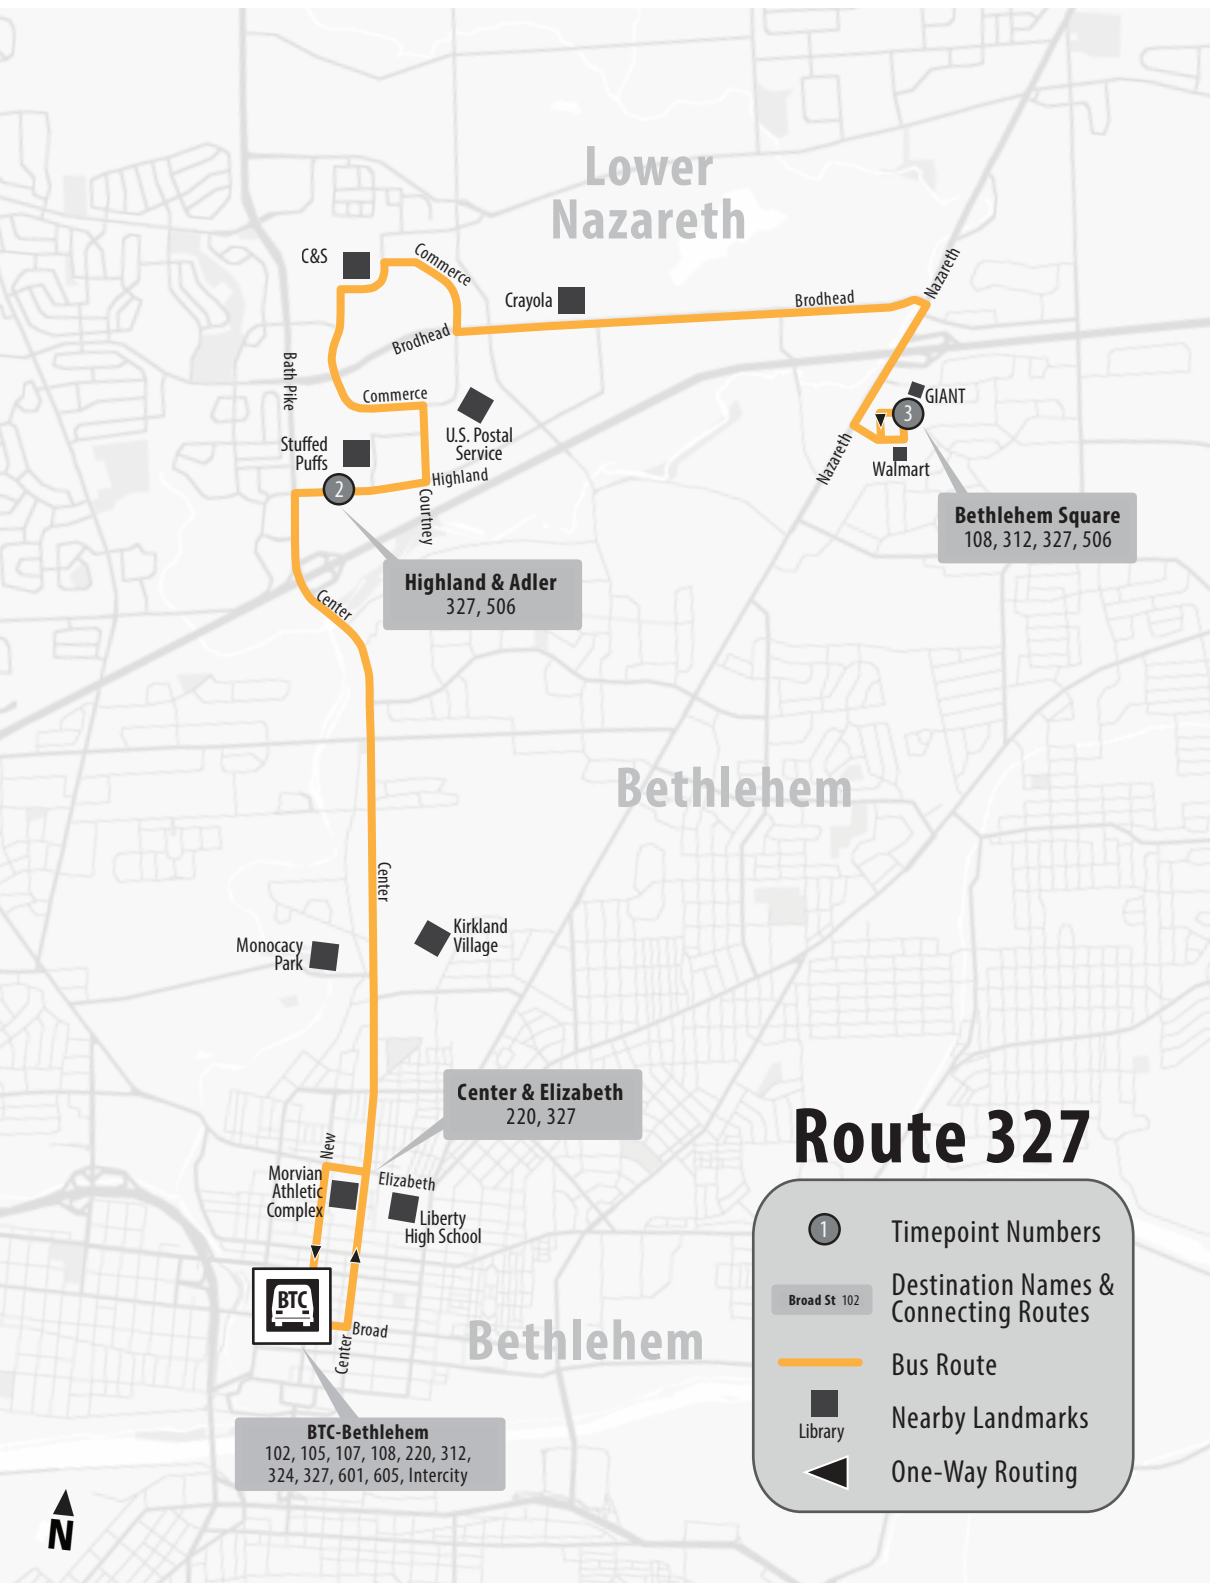

Transit Center Amenities

	Ticketing	Restrooms	Indoor Waiting	Realtime Info
ATC-Allentown	✓			✓
BTC-Bethlehem	✓	✓		
EITC-Easton	✓		✓	✓
SSTC-Southside				✓

Holidays: LANTA operates Sunday schedules on NewYear's Day, Martin Luther King Day, Memorial Day, Independence Day, and Labor Day. No Service on Christmas Day and Thanksgiving Day.

No smoking, eating, or drinking on LANTA buses. All trips are ADA accessible.

Center St. Bethlehem

EFFECTIVE 6/15/2026

Service to:
BTC-Bethlehem, Center Street, LVIP IV,
Bethlehem Square.

For real time directions, bus tracking, tickets and more from your mobile phone download the Transit app.

Visit lantabus.com/transit-tools/ for more information.

For routes, schedules and fares

CALL **888-253-8333**

CLICK **www.lantabus.com**

CONNECT **@LANTALeighValley**

@ LANTALV

Route 327

- ① Timepoint Numbers
- Broad St 102 Destination Names & Connecting Routes
- Bus Route
- Nearby Landmarks
- ◀ Library
- ◀ One-Way Routing

How to use this schedule: Determine your timepoint based on either when you want to leave or when you want to arrive by reading across for your destination and down for your time. Times shown in shaded boxes indicate PM. A route map is provided on the other side of this schedule to help you relate to the timepoints shown. Arrival times between timepoints can vary due to variations in traffic conditions.