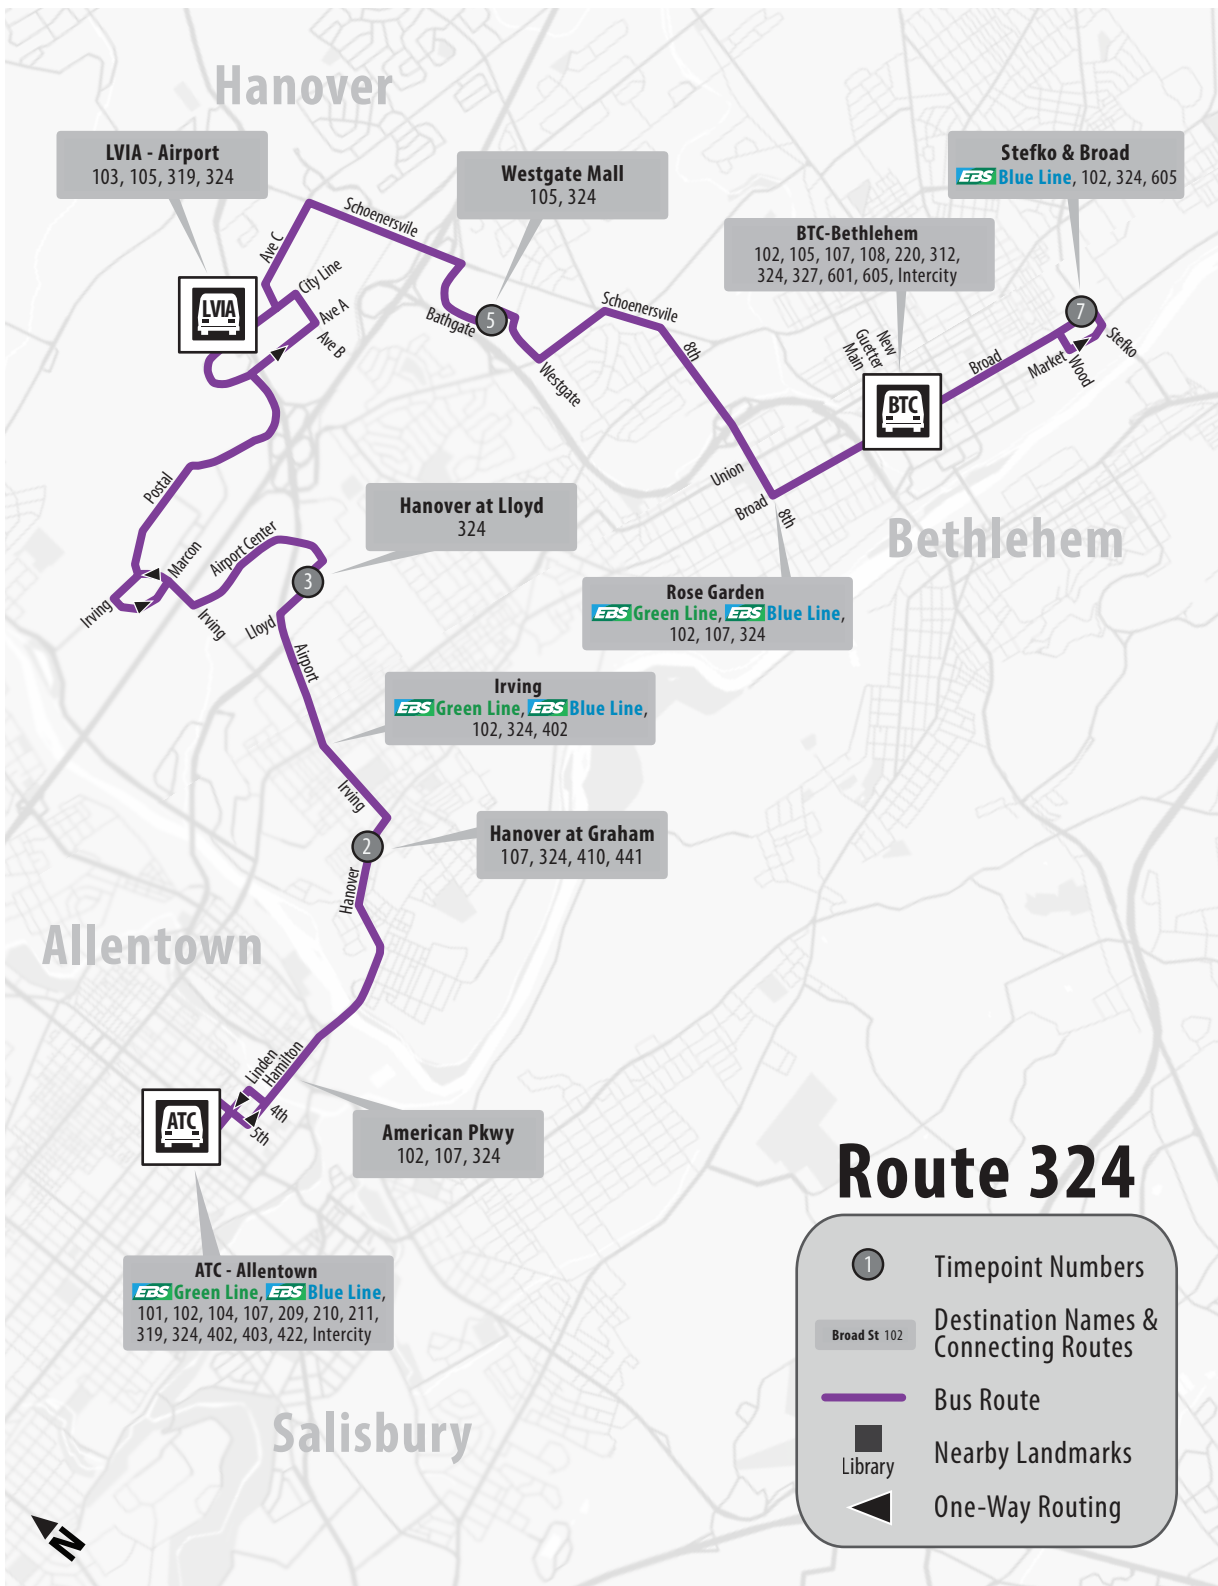

Fare Costs & Availability

Types Of Fares	Single Ride (Cash Fare)	3-Hour Pass	Day Pass	31-Day Pass
	Children 5 and under ride free with a fare-paying adult	Good for unlimited rides for three hours	Unlimited rides all day	Good for 31 days after first use
Fare Prices	$2.50	$2.50	$5.00	$70.00
Transit App		✓	✓	✓
Smart Card		✓	✓	✓
Available on Bus	✓		✓	
Transit Centers		✓	✓	

**The Smart Card and Transit App are subject to Fare Capping

ValleyRide Information

Limited fare products are available for purchase on board LANtaBus vehicles.

Customers can purchase ValleyRide smart cards, 3-Hour Passes, and Day Passes at any Transportation Center. Additionally, 3-Hour Passes and Day Passes are available for online purchase at LANtaBus.com. Validators accept tap to pay for MasterCard and Visa.

ValleyRide Fare Programs:

- **Senior Citizens (65+):** Seniors may ride LANtaBus at no cost at any time with a valid PennDOT Senior Citizen ID card.
- **Persons with Disabilities and Reduced Fare Card Holders:** Eligible riders may purchase a $1.25 Day Pass on board buses or by using their ValleyRide Reduced Fare Card.

Transit Center Amenities

	Ticketing	Restrooms	Indoor Waiting	Realtime Info
ATC-Allentown	✓			✓
BTC-Bethlehem	✓	✓		
EITC-Easton	✓		✓	✓
SSTC-Southside				✓

Holidays: LANTA operates Sunday schedules on New Year's Day, Martin Luther King Day, Memorial Day, Independence Day, and Labor Day. No Service on Christmas Day and Thanksgiving Day.

No smoking, eating, or drinking on LANTA buses. All trips are ADA accessible.

Airport

EFFECTIVE 6/15/2026