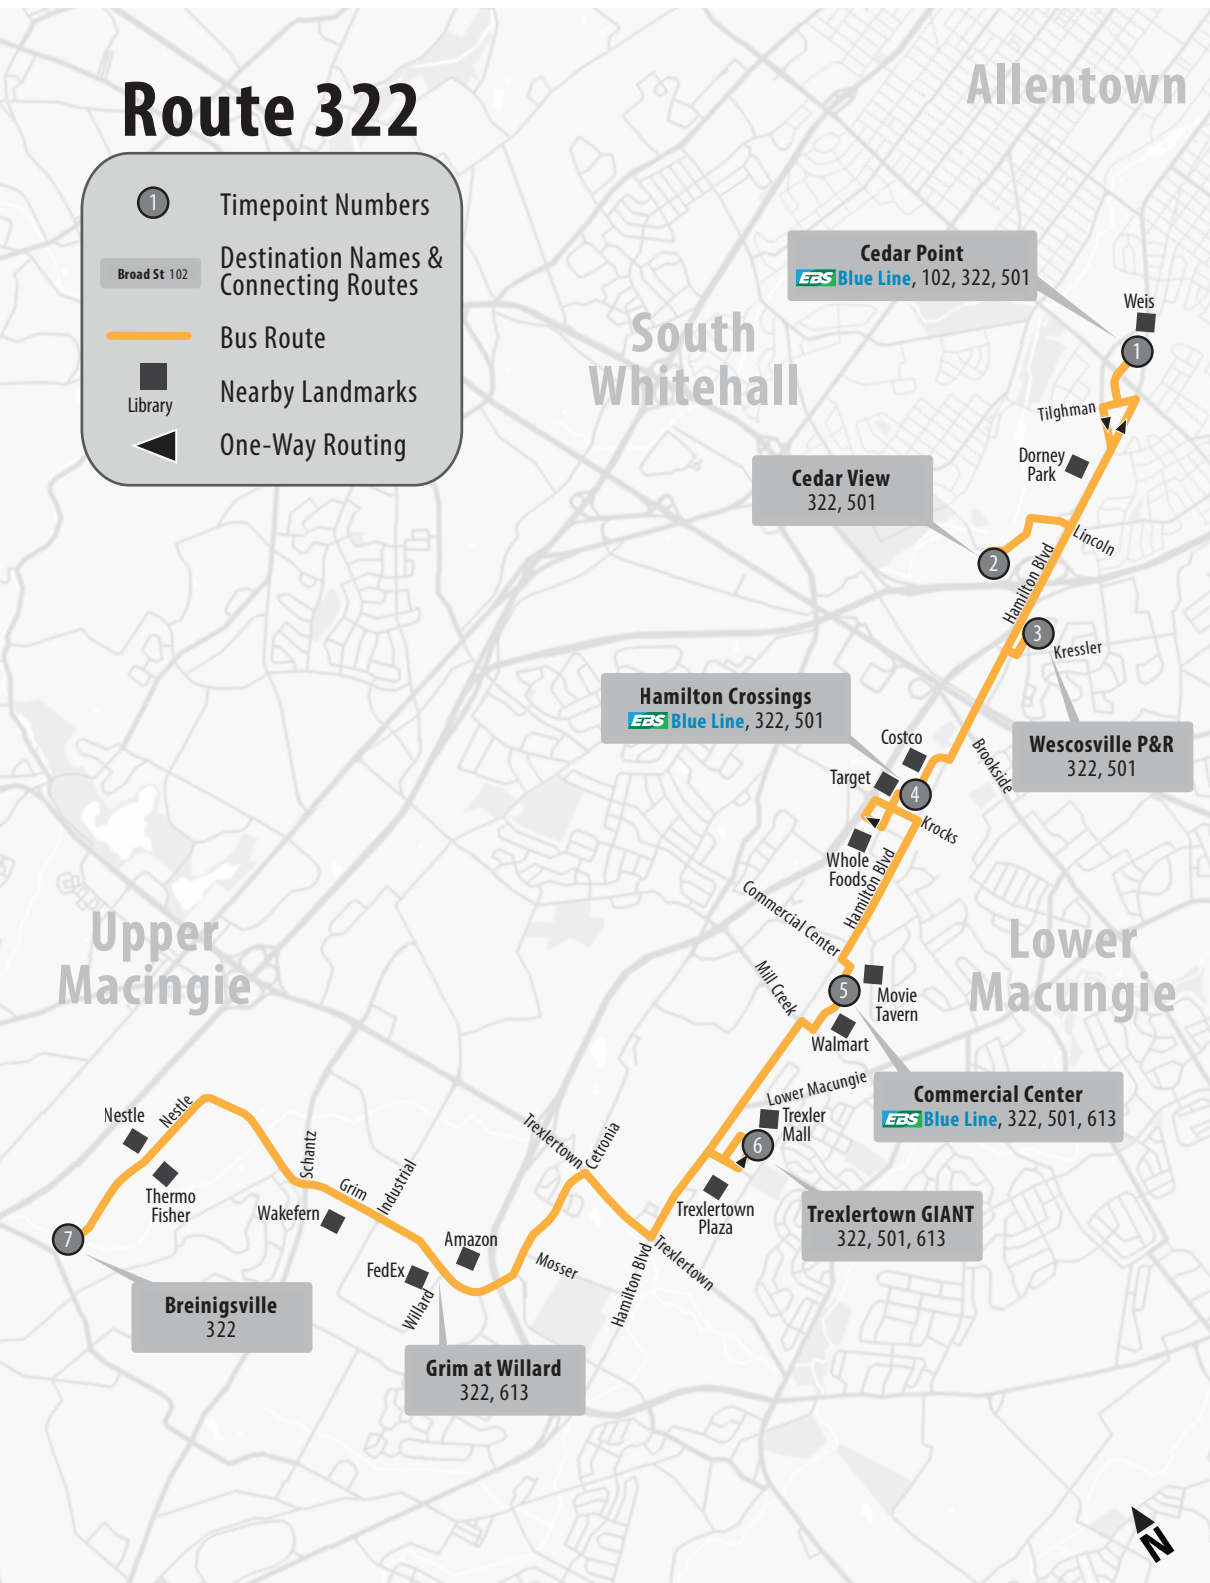

No smoking, eating, or drinking on LANTA buses. All trips are ADA accessible.

Hamilton Blvd Local

EFFECTIVE 6/15/2026

Service to:
Breinigsville, Trexlertown, Mill Creek, Commercial Center (Movie Tavern), Hamilton Crossings, Wescosville P&R, Cedar View, Dorneyville, Cedar Point.

CLICK www.lantabus.com

CONNECT @LANTALeighValley

@LANTALV

W E E K D A Y S

To Breinigsville							To Cedar Point						
1	2	3	4	5	6	7	7	6	5	4	3	2	1
ID 4777	6214	4948	3190	3145	5751	6220	ID 6220	5751	6357	3189	4948	6214	4776
Cedar Point WB	Cedar Village Apartments	Wescosville P&R	Hamilton Crossings WB	Commercial Center WB	Trexlerstown Giant	860 Nestle Way EB	860 Nestle Way EB	Trexlerstown Giant	Commercial Center EB	Hamilton Crossings EB	Wescosville P&R	Cedar Village Apartments	Cedar Point EB
6:00	--	--	6:09	6:14	6:18	6:31	6:40	6:52	6:56	7:01	--	--	7:10
7:55	8:01	8:09	8:15	8:21	8:26	8:40	8:40	8:52	8:57	9:03	9:08	9:15	9:23
11:20	11:26	11:33	11:38	11:43	11:47	12:00	12:00	12:12	12:16	12:21	12:25	12:31	12:38
2:35	2:41	2:49	2:55	3:01	3:06	3:20	3:20	3:32	3:37	3:43	3:48	3:55	4:03
4:15	4:21	4:29	4:35	4:41	4:46	5:00	5:00	5:12	5:16	5:21	5:25	5:31	5:38
7:40	7:46	7:53	7:58	8:03	8:07	8:20	8:20	8:32	8:36	8:41	8:45	8:51	8:58

How to use this schedule: Determine your timepoint based on either when you want to leave or when you want to arrive by reading across for your destination and down for your time. Times shown in shaded boxes indicate PM. A route map is provided on the other side of this schedule to help you relate to the timepoints shown. Arrival times between timepoints can vary due to variations in traffic conditions. To track your bus in real time, download the Transit App at lantabus.com/transit-tools/