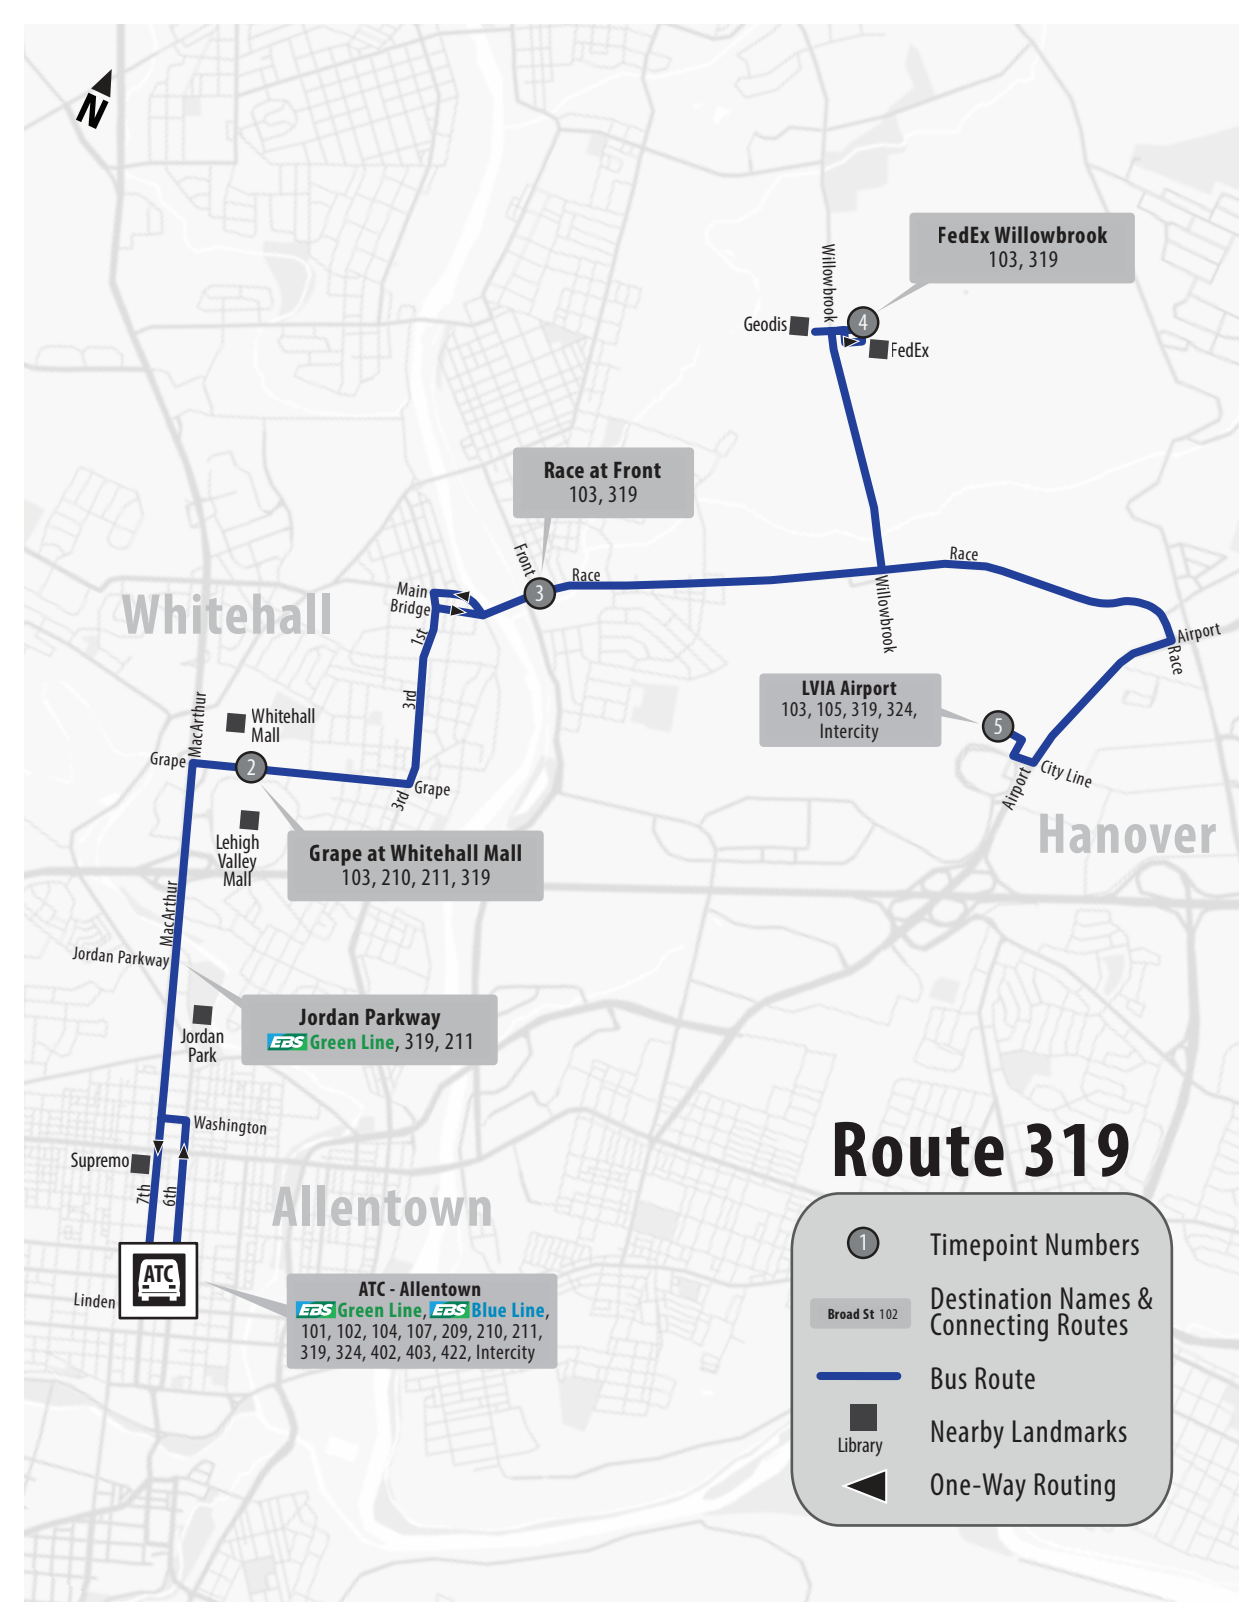

Transit Center Amenities

	Ticketing	Restrooms	Indoor Waiting	Realtime Info
ATC-Allentown	✓			✓
BTC-Bethlehem	✓	✓		
EITC-Easton	✓		✓	✓
SSTC-Southside				✓

Holidays: LANTA operates Sunday schedules on New Year's Day, Martin Luther King Day, Memorial Day, Independence Day, and Labor Day. No Service on Christmas Day and Thanksgiving Day.

No smoking, eating, or drinking on LANTA buses. All trips are ADA accessible.

Race Street

EFFECTIVE 6/30/2025

Service to:
LVIA Airport, FedEx Willowbrook, Grape at Whitehall Mall, Jordan Parkway, Greenleaf, 7th Street District, Old Fairgrounds, ATC-Allentown.

CLICK **www.lantabus.com**

CONNECT **@LANTALehighValley**

@ LANTALV

Route 319

- ① Timepoint Numbers
- Broad St 102 Destination Names & Connecting Routes
- Bus Route
- Nearby Landmarks
- Library
- ▲ One-Way Routing

How to use this schedule: Determine your timepoint based on either when you want to leave or when you want to arrive by reading across for your destination and down for your time. Times shown in shaded boxes indicate PM. A route map is provided on the other side of this schedule to help you relate to the timepoints shown. Arrival times between timepoints can vary due to variations in traffic conditions.