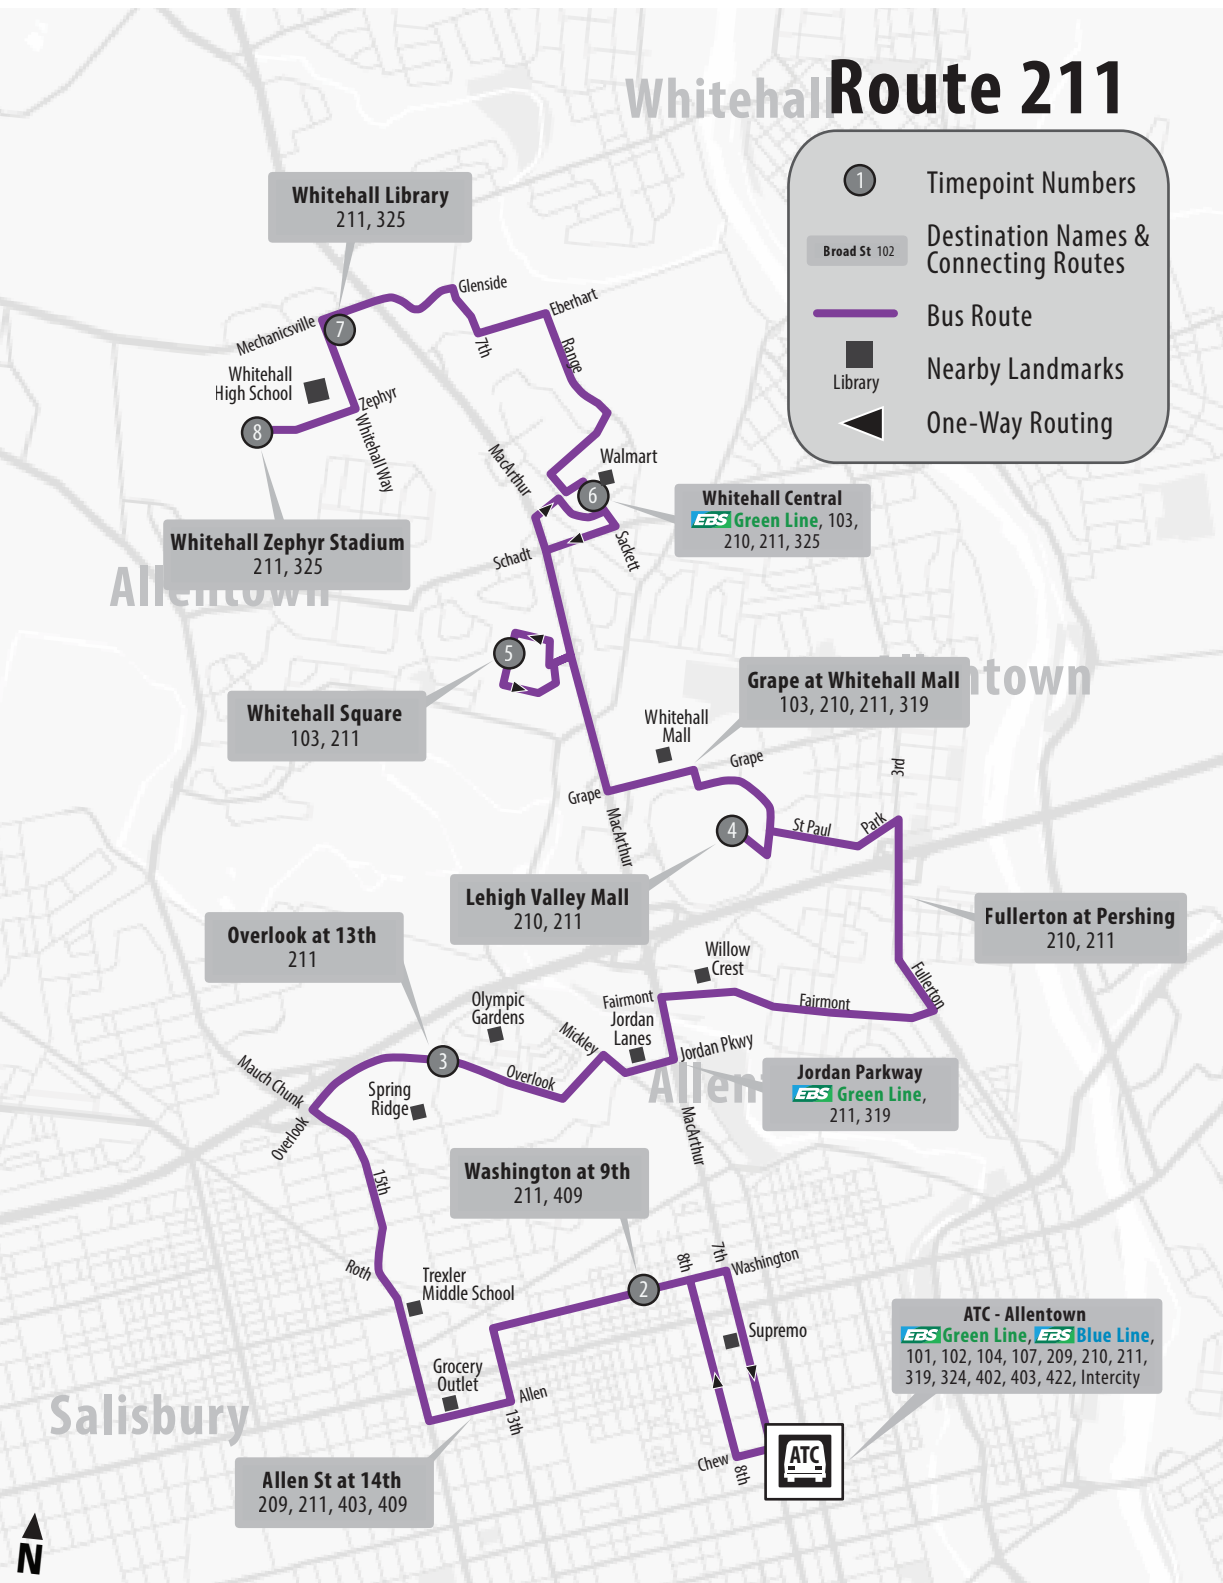

Whitehall Route 211

- Timepoint Numbers
- Destination Names & Connecting Routes
- Bus Route
- Nearby Landmarks
- One-Way Routing

Fare Costs & Availability

Types Of Fares	Single Ride (Cash Fare)	3-Hour Pass	Day Pass	31-Day Pass
Fare Prices	\$2.50	\$2.50	\$5.00	\$70.00
Transit App		✓	✓	✓
Smart Card		✓	✓	✓
Available on Bus	✓		✓	
Transit Centers		✓	✓	

**The Smart Card and Transit App are subject to Fare Capping

ValleyRide Information
 Limited fare products are available for purchase on board LANtaBus vehicles. Customers can purchase ValleyRide smart cards, 3-Hour Passes, and Day Passes at any Transportation Center. Additionally, 3-Hour Passes and Day Passes are available for online purchase at LANtaBus.com. Validators accept tap to pay for MasterCard and Visa.

Transit Center Amenities

	Ticketing	Restrooms	Indoor Waiting	Realtime Info
ATC-Allentown	✓			✓
BTC-Bethlehem	✓	✓		
EITC-Easton	✓		✓	✓
SSTC-Southside				✓

Holidays: LANTA operates Sunday schedules on New Year's Day, Martin Luther King Day, Memorial Day, Independence Day, and Labor Day. No Service on Christmas Day and Thanksgiving Day.

How to use this schedule: Determine your timepoint based on either when you want to leave or when you want to arrive by reading across for your destination and down for your time. Times shown in shaded boxes indicate PM. A route map is provided on the other side of this schedule to help you relate to the timepoints shown. Arrival times between timepoints can vary due to variations in traffic conditions. To track your bus in real time, download the Transit App at lantabus.com/transit-tools/