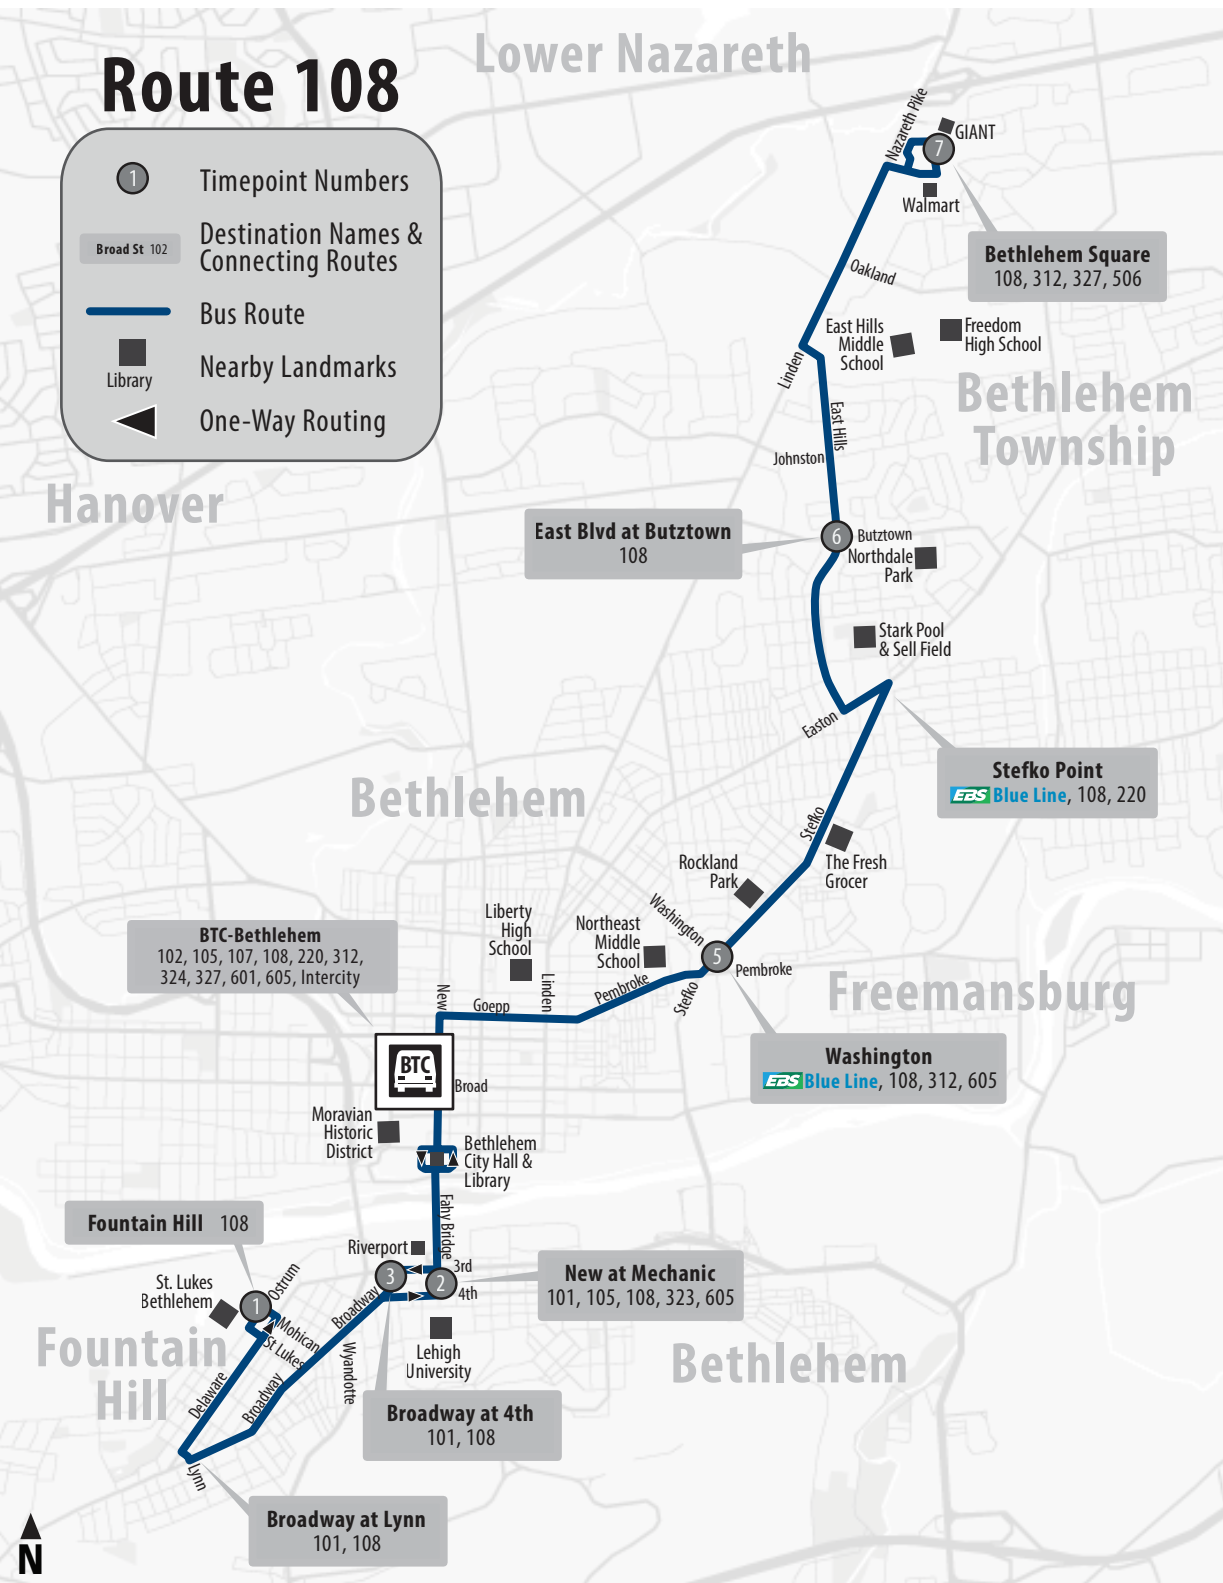

Route 108

Lower Nazareth

-  Timepoint Numbers
-  Destination Names & Connecting Routes
-  Bus Route
-  Nearby Landmarks
-  One-Way Routing

Fare Costs & Availability

Types Of Fares	Single Ride (Cash Fare)	3-Hour Pass	Day Pass	31-Day Pass
	Children 5 and under ride free with a fare-paying adult	Good for unlimited rides for three hours	Unlimited rides all day	Good for 31 days after first use
Fare Prices	\$2.50	\$2.50	\$5.00	\$70.00
Transit App		✓	✓	✓
Smart Card		✓	✓	✓
Available on Bus	✓		✓	
Transit Centers		✓	✓	

	Ticketing	Restrooms	Indoor Waiting	Realtime Info
ATC-Allentown	✓			✓
BTC-Bethlehem	✓	✓		
EITC-Easton	✓		✓	✓
SSTC-Southside				✓

Holidays: LANTA operates Sunday schedules on New Year's Day, Martin Luther King Day, Memorial Day, Independence Day, and Labor Day. No Service on Christmas Day and Thanksgiving Day.

No smoking, eating, or drinking on LANTA buses. All trips are ADA accessible.

108

Fountain Hill-East Hills

EFFECTIVE 6/15/2026

Service to:
 Fountain Hill, 4th & Broadway, Bethlehem City Hall, BTC-Bethlehem, Washington, Pembroke, Stefko Shopping Cntr, Stefko Point, Bethlehem Square.

How to use this schedule: Determine your timepoint based on either when you want to leave or when you want to arrive by reading across for your destination and down for your time. Times shown in shaded boxes indicate PM. A route map is provided on the other side of this schedule to help you relate to the timepoints shown. Arrival times between timepoints can vary due to variations in traffic conditions. To track your bus in real time, download the Transit App at lantabus.com/transit-tools/