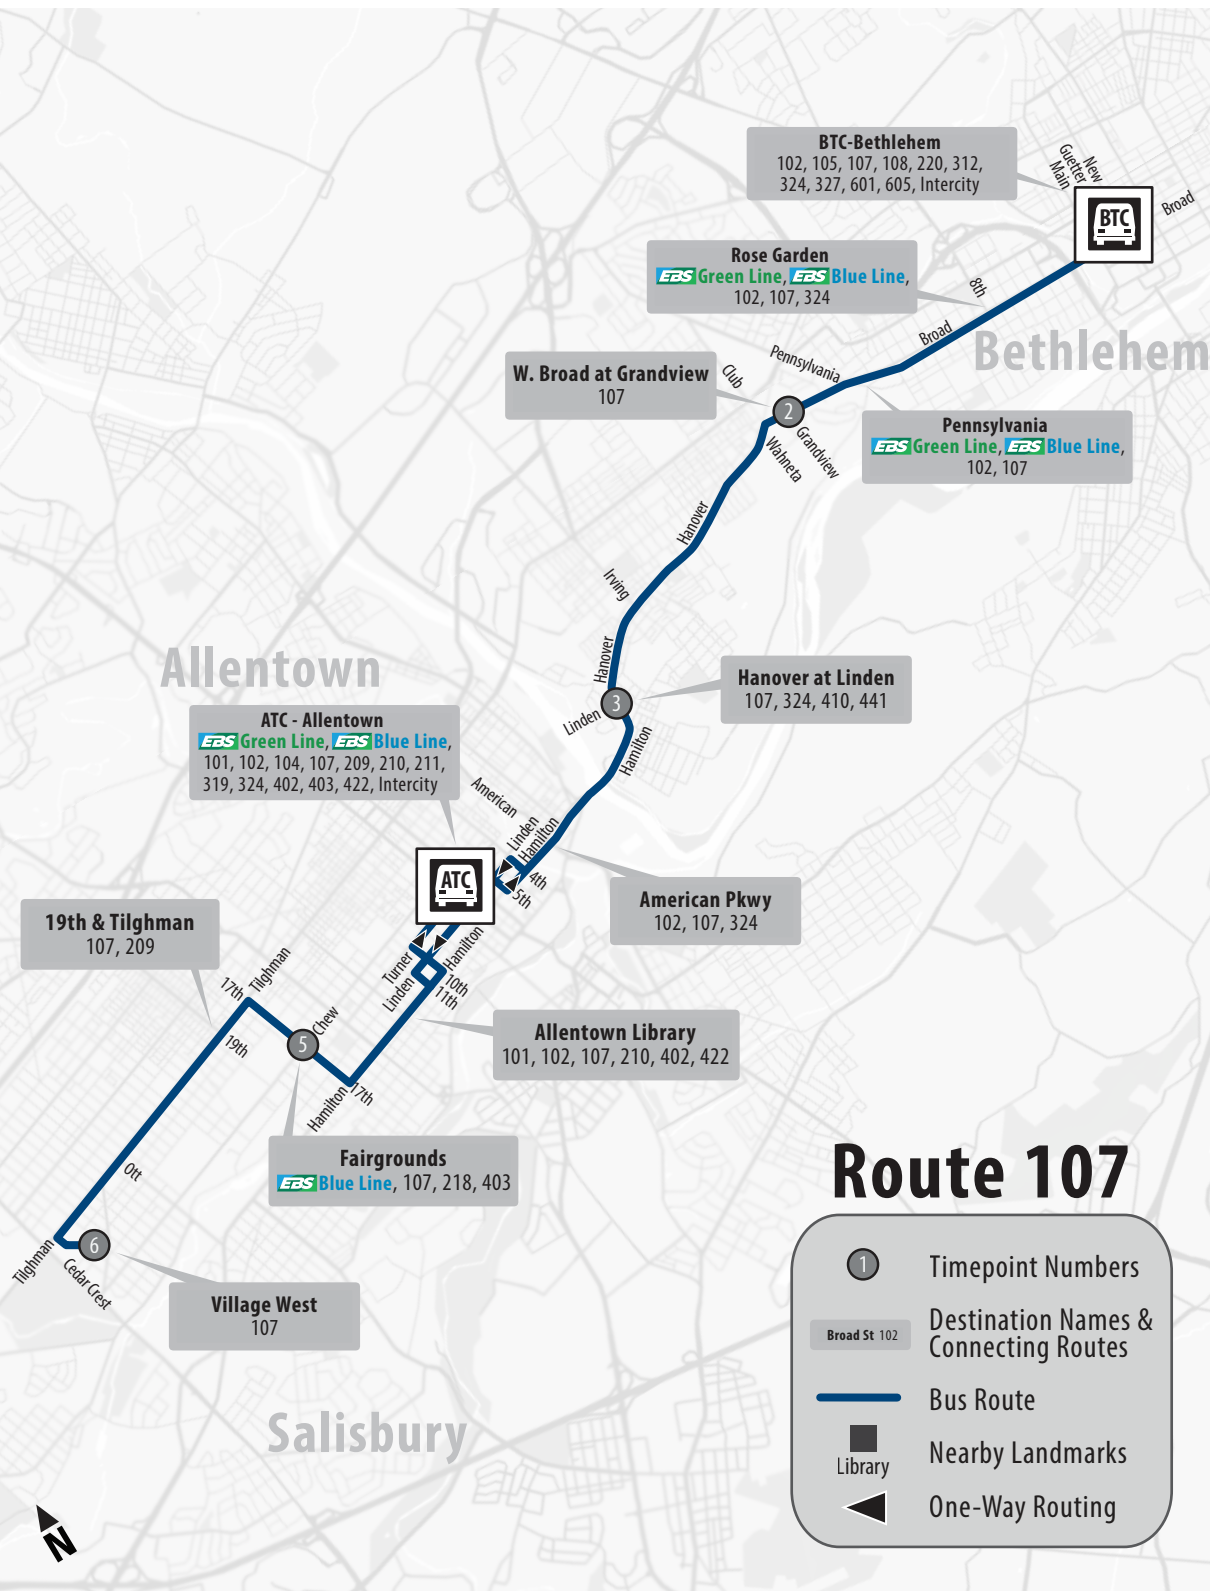

Route 107

- 1** Timepoint Numbers
- Broad St 102** Destination Names & Connecting Routes
- Bus Route
- Nearby Landmarks
- ▶** One-Way Routing

WEEKDAYS & SATURDAYS

To Village West							To BTC-Bethlehem						
6	5	4	3	3	2	1	1	2	3	3	4	5	6
ID 1013	1144	1113	1012	1012	4112	4086	ID 4086	4102	1010	1010	1090	1123	ID 1013
BTC - Platform 1	W Broad at Grandview	Hanover at Linden	Arrive: ATC - Platform C	Depart: ATC - Platform C	Fairgrounds 17th at Chew	Village West GIANT	Village West GIANT	Fairgrounds 17th at Chew	Arrive: ATC - Platform A	Depart: ATC - Platform A	Hanover at Linden	W Broad at Grandview	BTC - Platform 1
5:05	5:11	5:17	5:23	5:25	5:33	--	--	5:05	5:14	5:15	5:22	5:27	5:33
6:05	6:11	6:17	6:23	6:25	6:33	6:42	--	6:05	6:14	6:15	6:22	6:27	6:33
7:05	7:11	7:17	7:23	7:25	7:33	7:42	6:45	6:53	7:02	7:08	7:17	7:22	7:28
8:05	8:11	8:17	8:23	8:25	8:33	8:42	7:45	7:53	8:02	8:08	8:17	8:22	8:28
9:05	9:11	9:17	9:23	9:25	9:33	9:42	8:45	8:53	9:02	9:08	9:17	9:22	9:28
10:05	10:11	10:17	10:23	10:25	10:33	10:42	9:45	9:53	10:02	10:08	10:17	10:22	10:28
11:05	11:11	11:17	11:23	11:25	11:33	11:42	10:45	10:53	11:02	11:08	11:17	11:22	11:28
12:05	12:11	12:17	12:23	12:25	12:33	12:42	11:45	11:53	12:02	12:08	12:17	12:22	12:28
1:05	1:11	1:17	1:23	1:25	1:33	1:42	12:45	12:53	1:02	1:08	1:17	1:22	1:28
2:05	2:11	2:17	2:23	2:25	2:33	2:42	1:45	1:53	2:02	2:08	2:17	2:22	2:28
3:05	3:11	3:17	3:23	3:25	3:33	3:42	2:45	2:53	3:02	3:08	3:17	3:22	3:28
4:05	4:11	4:17	4:23	4:25	4:33	4:42	3:45	3:53	4:02	4:08	4:17	4:22	4:28
5:05	5:11	5:17	5:23	5:25	5:33	5:42	4:45	4:53	5:02	5:08	5:17	5:22	5:28
6:05	6:11	6:17	6:23	6:25	6:33	6:42	5:45	5:53	6:02	6:08	6:17	6:22	6:28
7:05	7:11	7:17	7:23	7:25	7:33	7:42	6:45	6:53	7:02	7:08	7:17	7:22	7:28
8:05	8:11	8:17	8:23	8:25	8:33	8:42	7:45	7:53	8:02	8:08	8:17	8:22	8:28
9:05	9:11	9:17	9:23	9:25	9:33	9:42	8:45	8:53	9:02	9:08	9:17	9:22	9:28