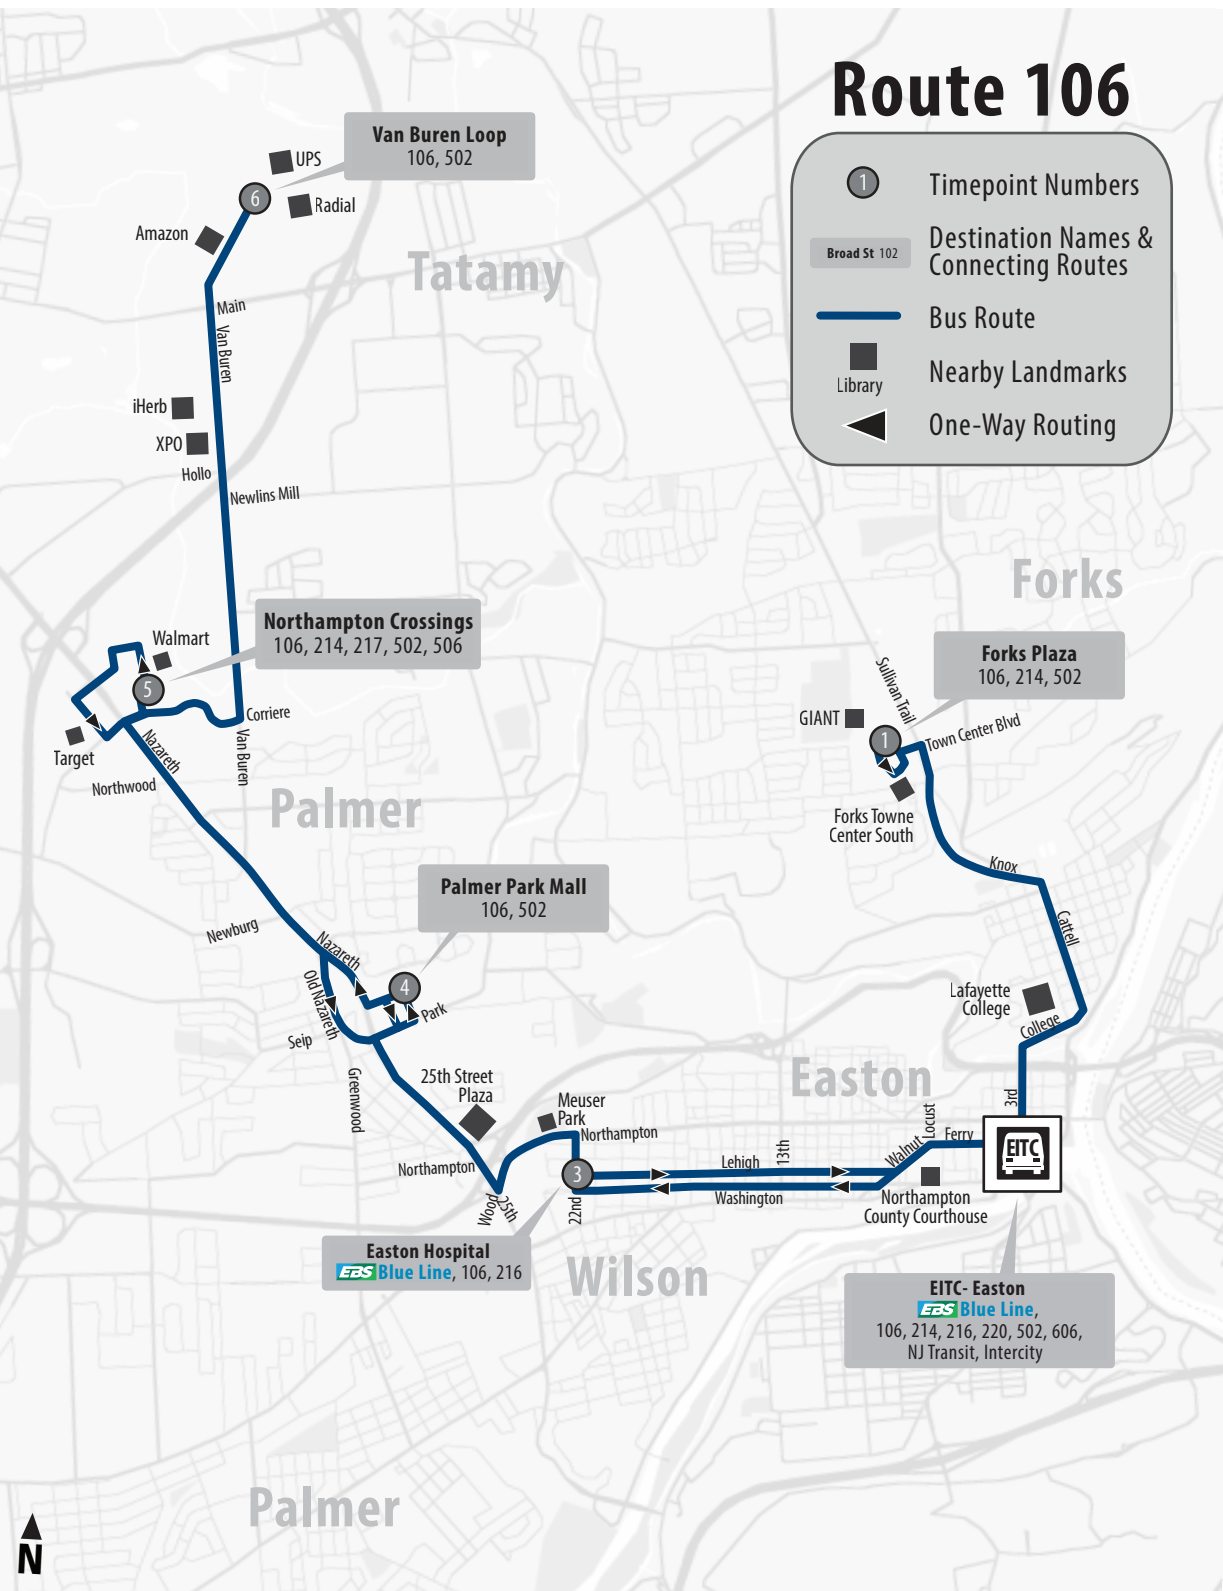

Route 106

- ① Timepoint Numbers
- Broad St 102 Destination Names & Connecting Routes
- Bus Route
- Nearby Landmarks
- ▶ One-Way Routing

Fare Costs & Availability

Types Of Fares	Single Ride (Cash Fare)	3-Hour Pass	Day Pass	31-Day Pass
Fare Prices	\$2.50	\$2.50	\$5.00	\$70.00
Transit App		✓	✓	✓
Smart Card		✓	✓	✓
Available on Bus	✓		✓	
Transit Centers		✓	✓	

	Ticketing	Restrooms	Indoor Waiting	Realtime Info
ATC-Allentown	✓			✓
BTC-Bethlehem	✓	✓		
EITC-Easton	✓		✓	✓
SSTC-Southside				✓

Holidays: LANTA operates Sunday schedules on NewYear's Day, Martin Luther King Day, Memorial Day, Independence Day, and Labor Day. No Service on Christmas Day and Thanksgiving Day.

No smoking, eating, or drinking on LANTA buses. All trips are ADA accessible.

Easton

EFFECTIVE 6/15/2026

Service to:
 Forks Plaza, College Hill, EITC-Easton, Easton Hospital, Palmer Park Mall, Northampton Crossings, Van Buren Loop.

How to use this schedule: Determine your timepoint based on either when you want to leave or when you want to arrive by reading across for your destination and down for your time. Times shown in shaded boxes indicate PM. A route map is provided on the other side of this schedule to help you relate to the timepoints shown. Arrival times between timepoints can vary due to variations in traffic conditions. To track your bus in real time, download the Transit App at lantabus.com/transit-tools/