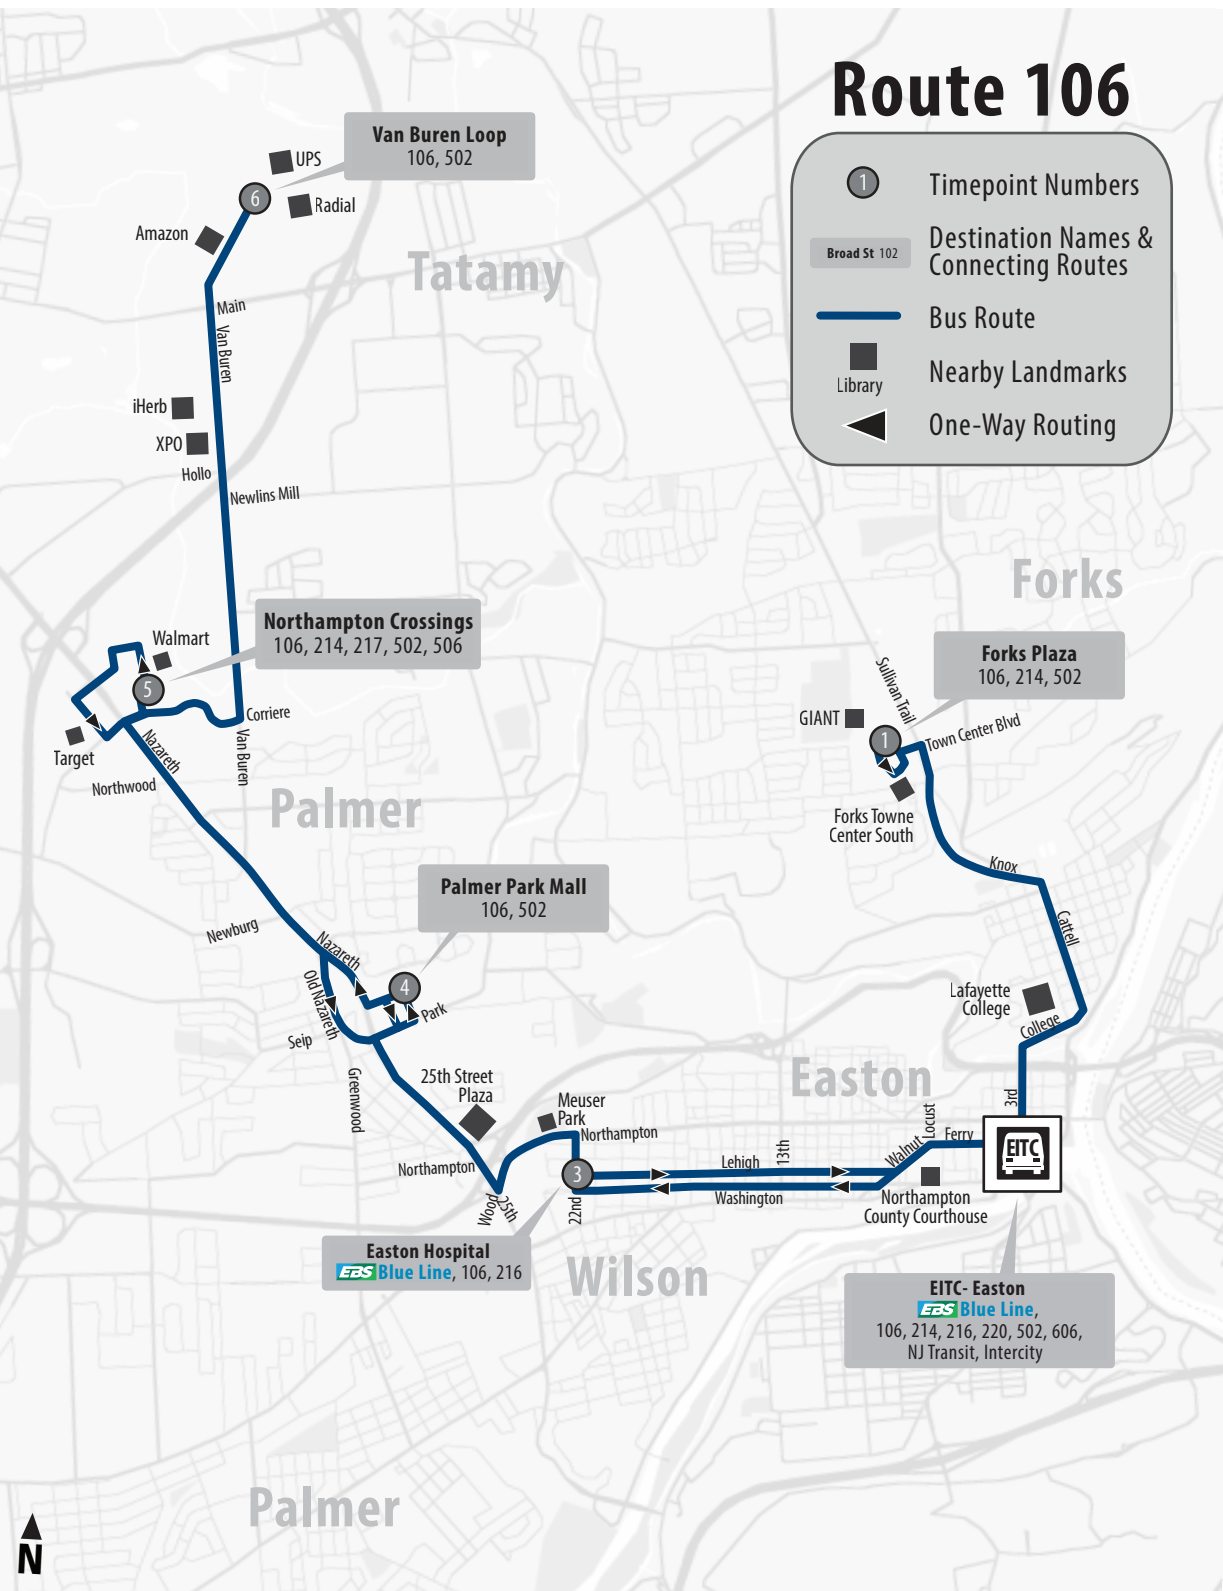

# Route 106

- ① Timepoint Numbers
- Broad St 102 Destination Names & Connecting Routes
- Bus Route
- Nearby Landmarks
- ▶ One-Way Routing

## Fare Costs & Availability

Types Of Fares	Single Ride (Cash Fare)	3-Hour Pass	Day Pass	31-Day Pass
Fare Prices	\$2.50	\$2.50	\$5.00	\$70.00
Transit App		✓	✓	✓
Smart Card		✓	✓	✓
Available on Bus	✓		✓	
Transit Centers		✓	✓	

## Transit Center Amenities

	Ticketing	Restrooms	Indoor Waiting	Realtime Info
ATC-Allentown	✓			✓
BTC-Bethlehem	✓	✓		
EITC-Easton	✓		✓	✓
SSTC-Southside				✓

**Holidays:** LANTA operates Sunday schedules on NewYear's Day, Martin Luther King Day, Memorial Day, Independence Day, and Labor Day. No Service on Christmas Day and Thanksgiving Day.

**How to use this schedule:** Determine your timepoint based on either when you want to leave or when you want to arrive by reading across for your destination and down for your time. Times shown in shaded boxes indicate PM. A route map is provided on the other side of this schedule to help you relate to the timepoints shown. Arrival times between timepoints can vary due to variations in traffic conditions. To track your bus in real time, download the Transit App at [lantabus.com/transit-tools/](http://lantabus.com/transit-tools/)