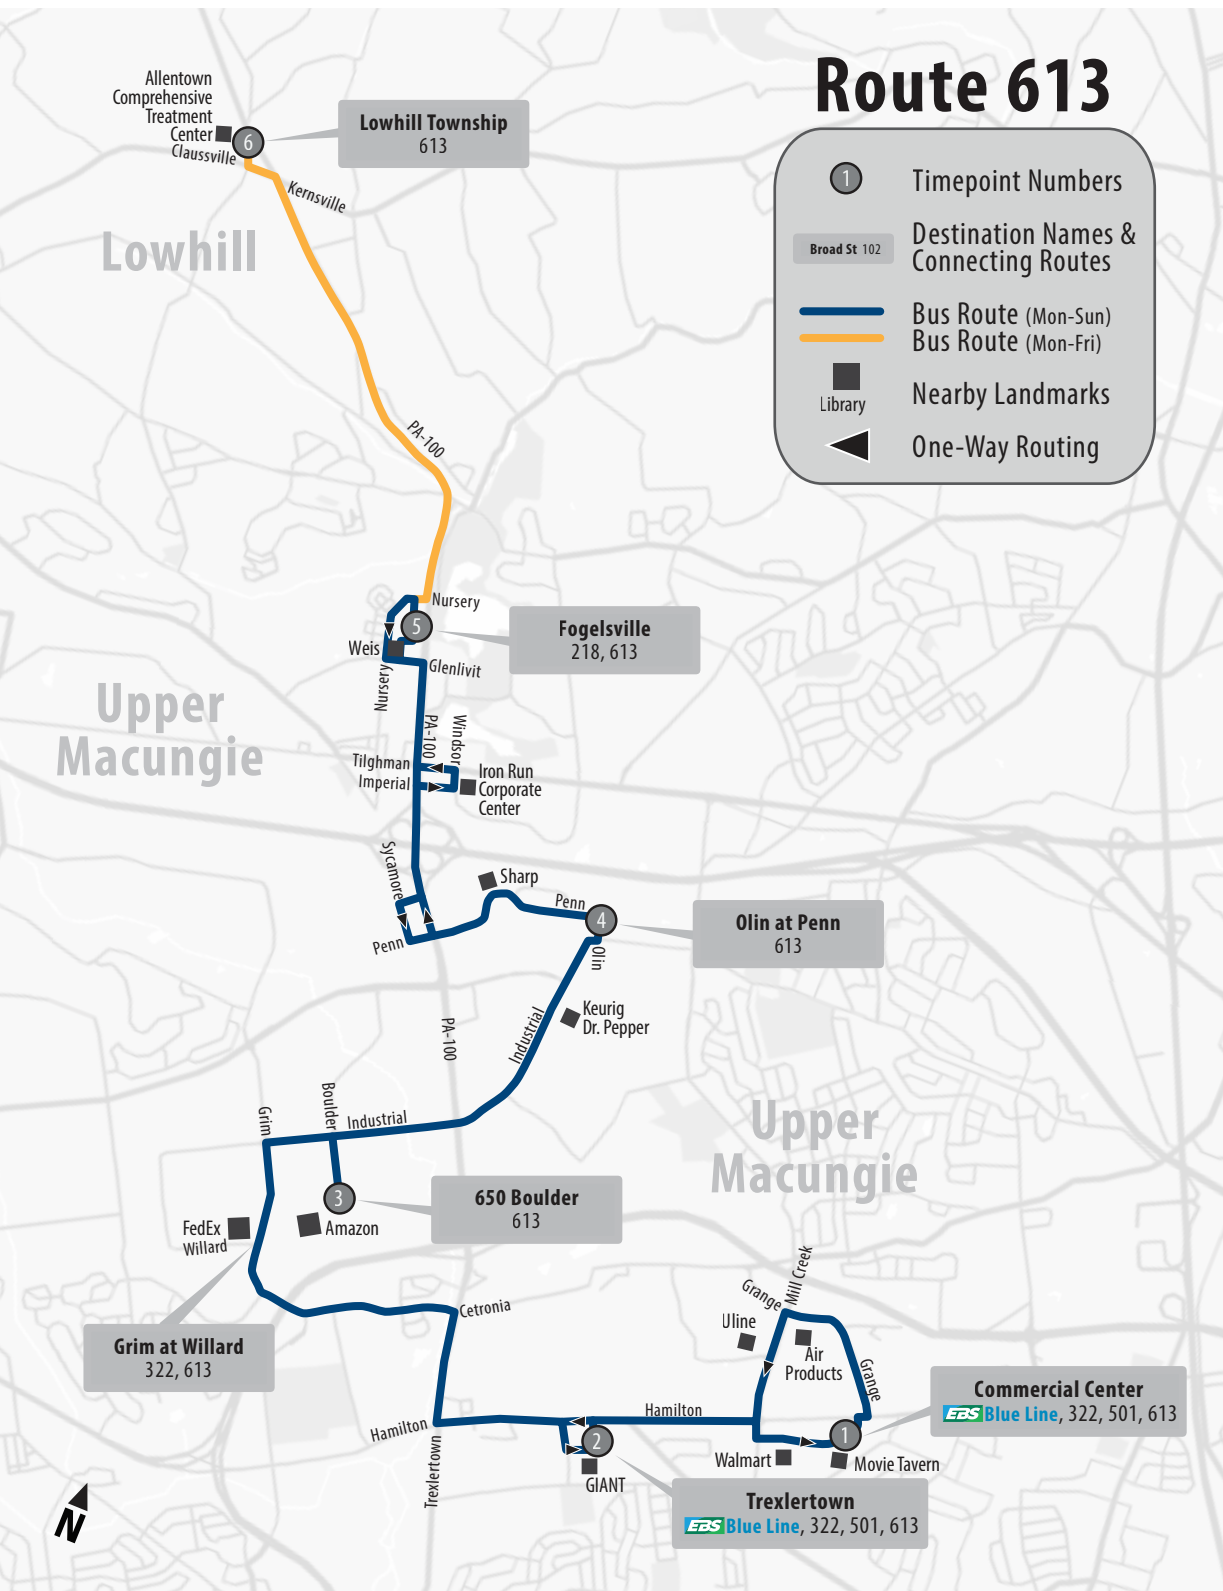

Route 613

- **1** Timepoint Numbers
- **Broad St 102** Destination Names & Connecting Routes
- Bus Route (Mon-Sun)
- Bus Route (Mon-Fri)
- Nearby Landmarks
- One-Way Routing