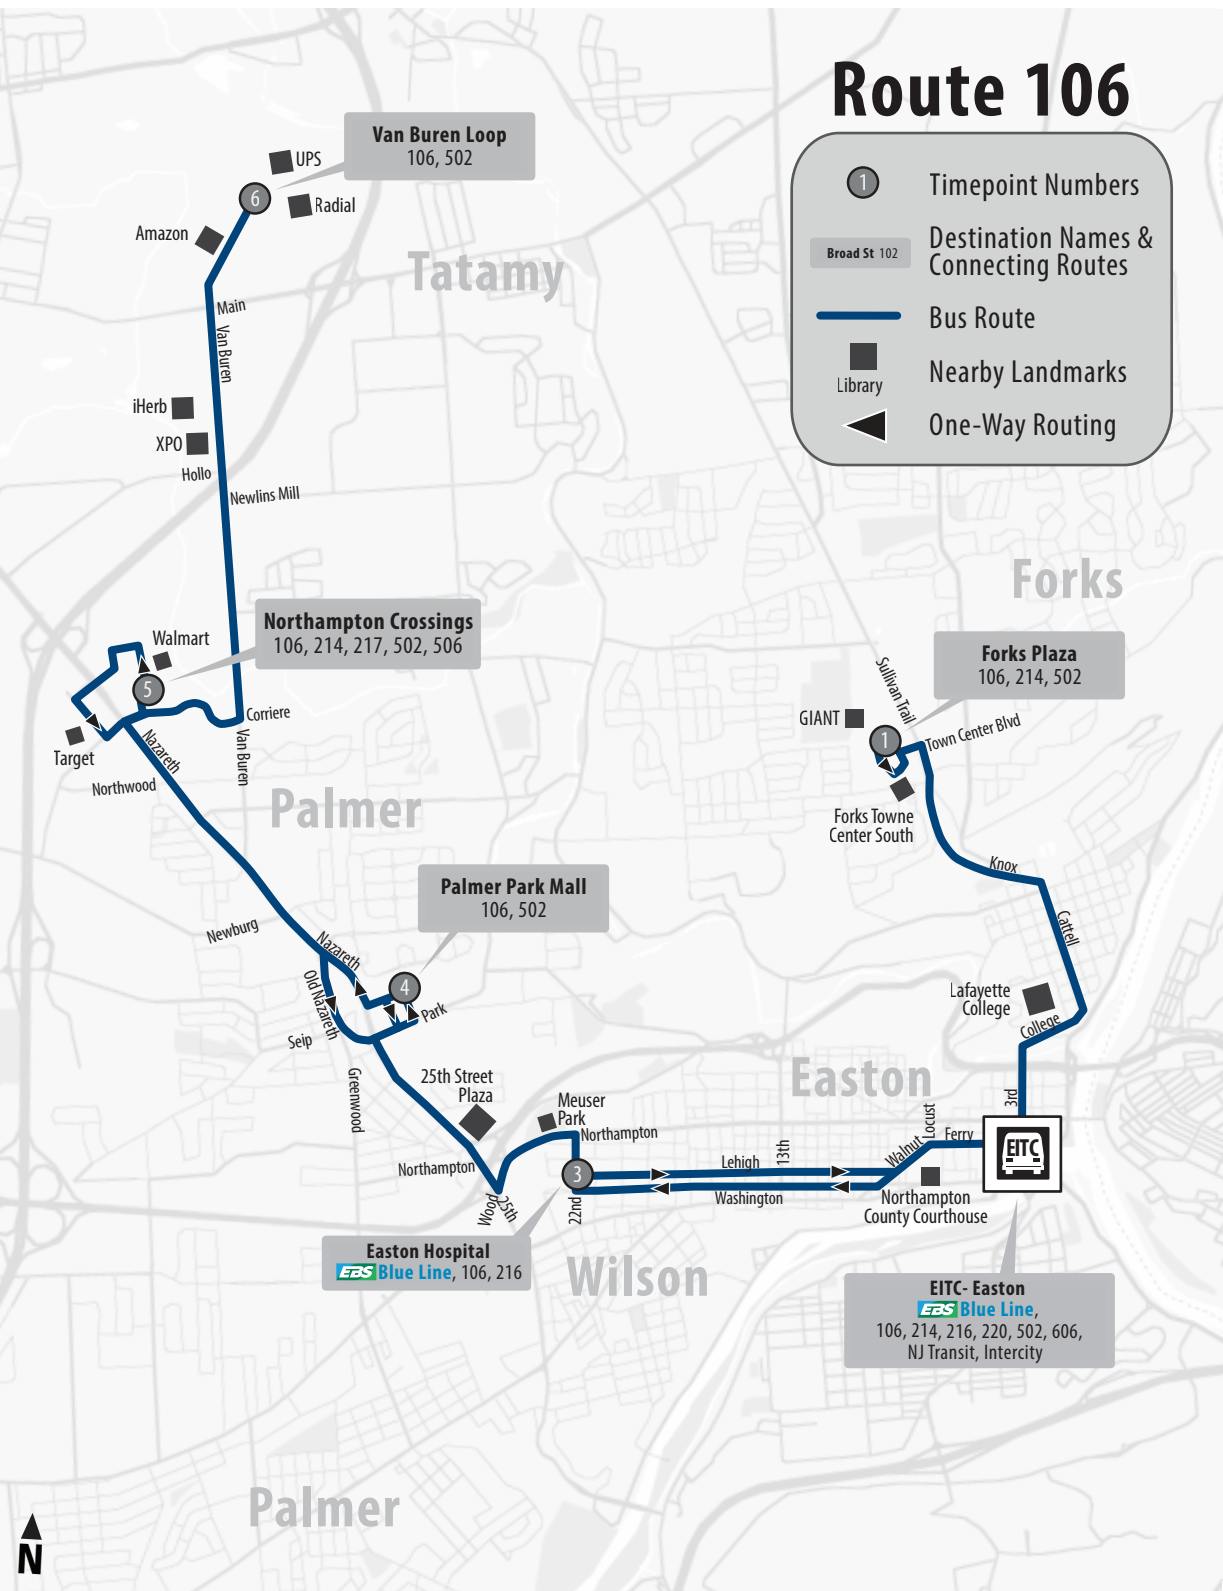

# Route 106

- Timepoint Numbers
- Destination Names & Connecting Routes
- Bus Route
- Nearby Landmarks
- One-Way Routing

## Transit Center Amenities

	Ticketing	Restrooms	Indoor Waiting	Realtime Info
ATC-Allentown	✓			✓
BTC-Bethlehem	✓	✓		
EITC-Easton	✓		✓	✓
SSTC-Southside				✓

**Holidays:** LANTA operates Sunday schedules on New Year's Day, Martin Luther King Day, Memorial Day, Independence Day, and Labor Day. No Service on Christmas Day and Thanksgiving Day.

**SUNDAYS**

To Forks Plaza						To Van Buren Loop					
6	5	4	3	2	1	1	2	3	4	5	6
9:17	9:25	9:37	9:44	9:55	10:07	8:20	8:30	8:42	8:49	8:57	9:09
10:47	10:55	11:07	11:14	11:25	11:37	9:50	10:00	10:12	10:19	10:27	10:39
11:47	11:55	12:07	12:14	12:25	12:37	10:50	11:00	11:12	11:19	11:27	11:39
12:47	12:55	1:07	1:14	1:25	1:37	11:50	12:00	12:12	12:19	12:27	12:39
1:47	1:55	2:07	2:14	2:25	2:37	12:50	1:00	1:12	1:19	1:27	1:39
2:47	2:55	3:07	3:14	3:25	3:37	1:50	2:00	2:12	2:19	2:27	2:39
3:47	3:55	4:07	4:14	4:25	4:37	2:50	3:00	3:12	3:19	3:27	3:39
4:47	4:55	5:07	5:14	5:25	5:37	3:50	4:00	4:12	4:19	4:27	4:39
5:47	5:55	6:07	6:14	6:25	6:37	4:50	5:00	5:12	5:19	5:27	5:39
6:47	6:55	7:07	7:14	7:25	7:37	5:50	6:00	6:12	6:19	6:27	6:39
7:47	7:55	8:07	8:14	8:25	8:37	6:50	7:00	7:12	7:19	7:27	7:39

**How to use this schedule:** Determine your timepoint based on either when you want to leave or when you want to arrive by reading across for your destination and down for your time. Times shown in shaded boxes indicate PM. A route map is provided on the other side of this schedule to help you relate to the timepoints shown. Arrival times between timepoints can vary due to variations in traffic conditions. To track your bus in real time, download the Transit App at [lantabus.com/transit-tools/](http://lantabus.com/transit-tools/)