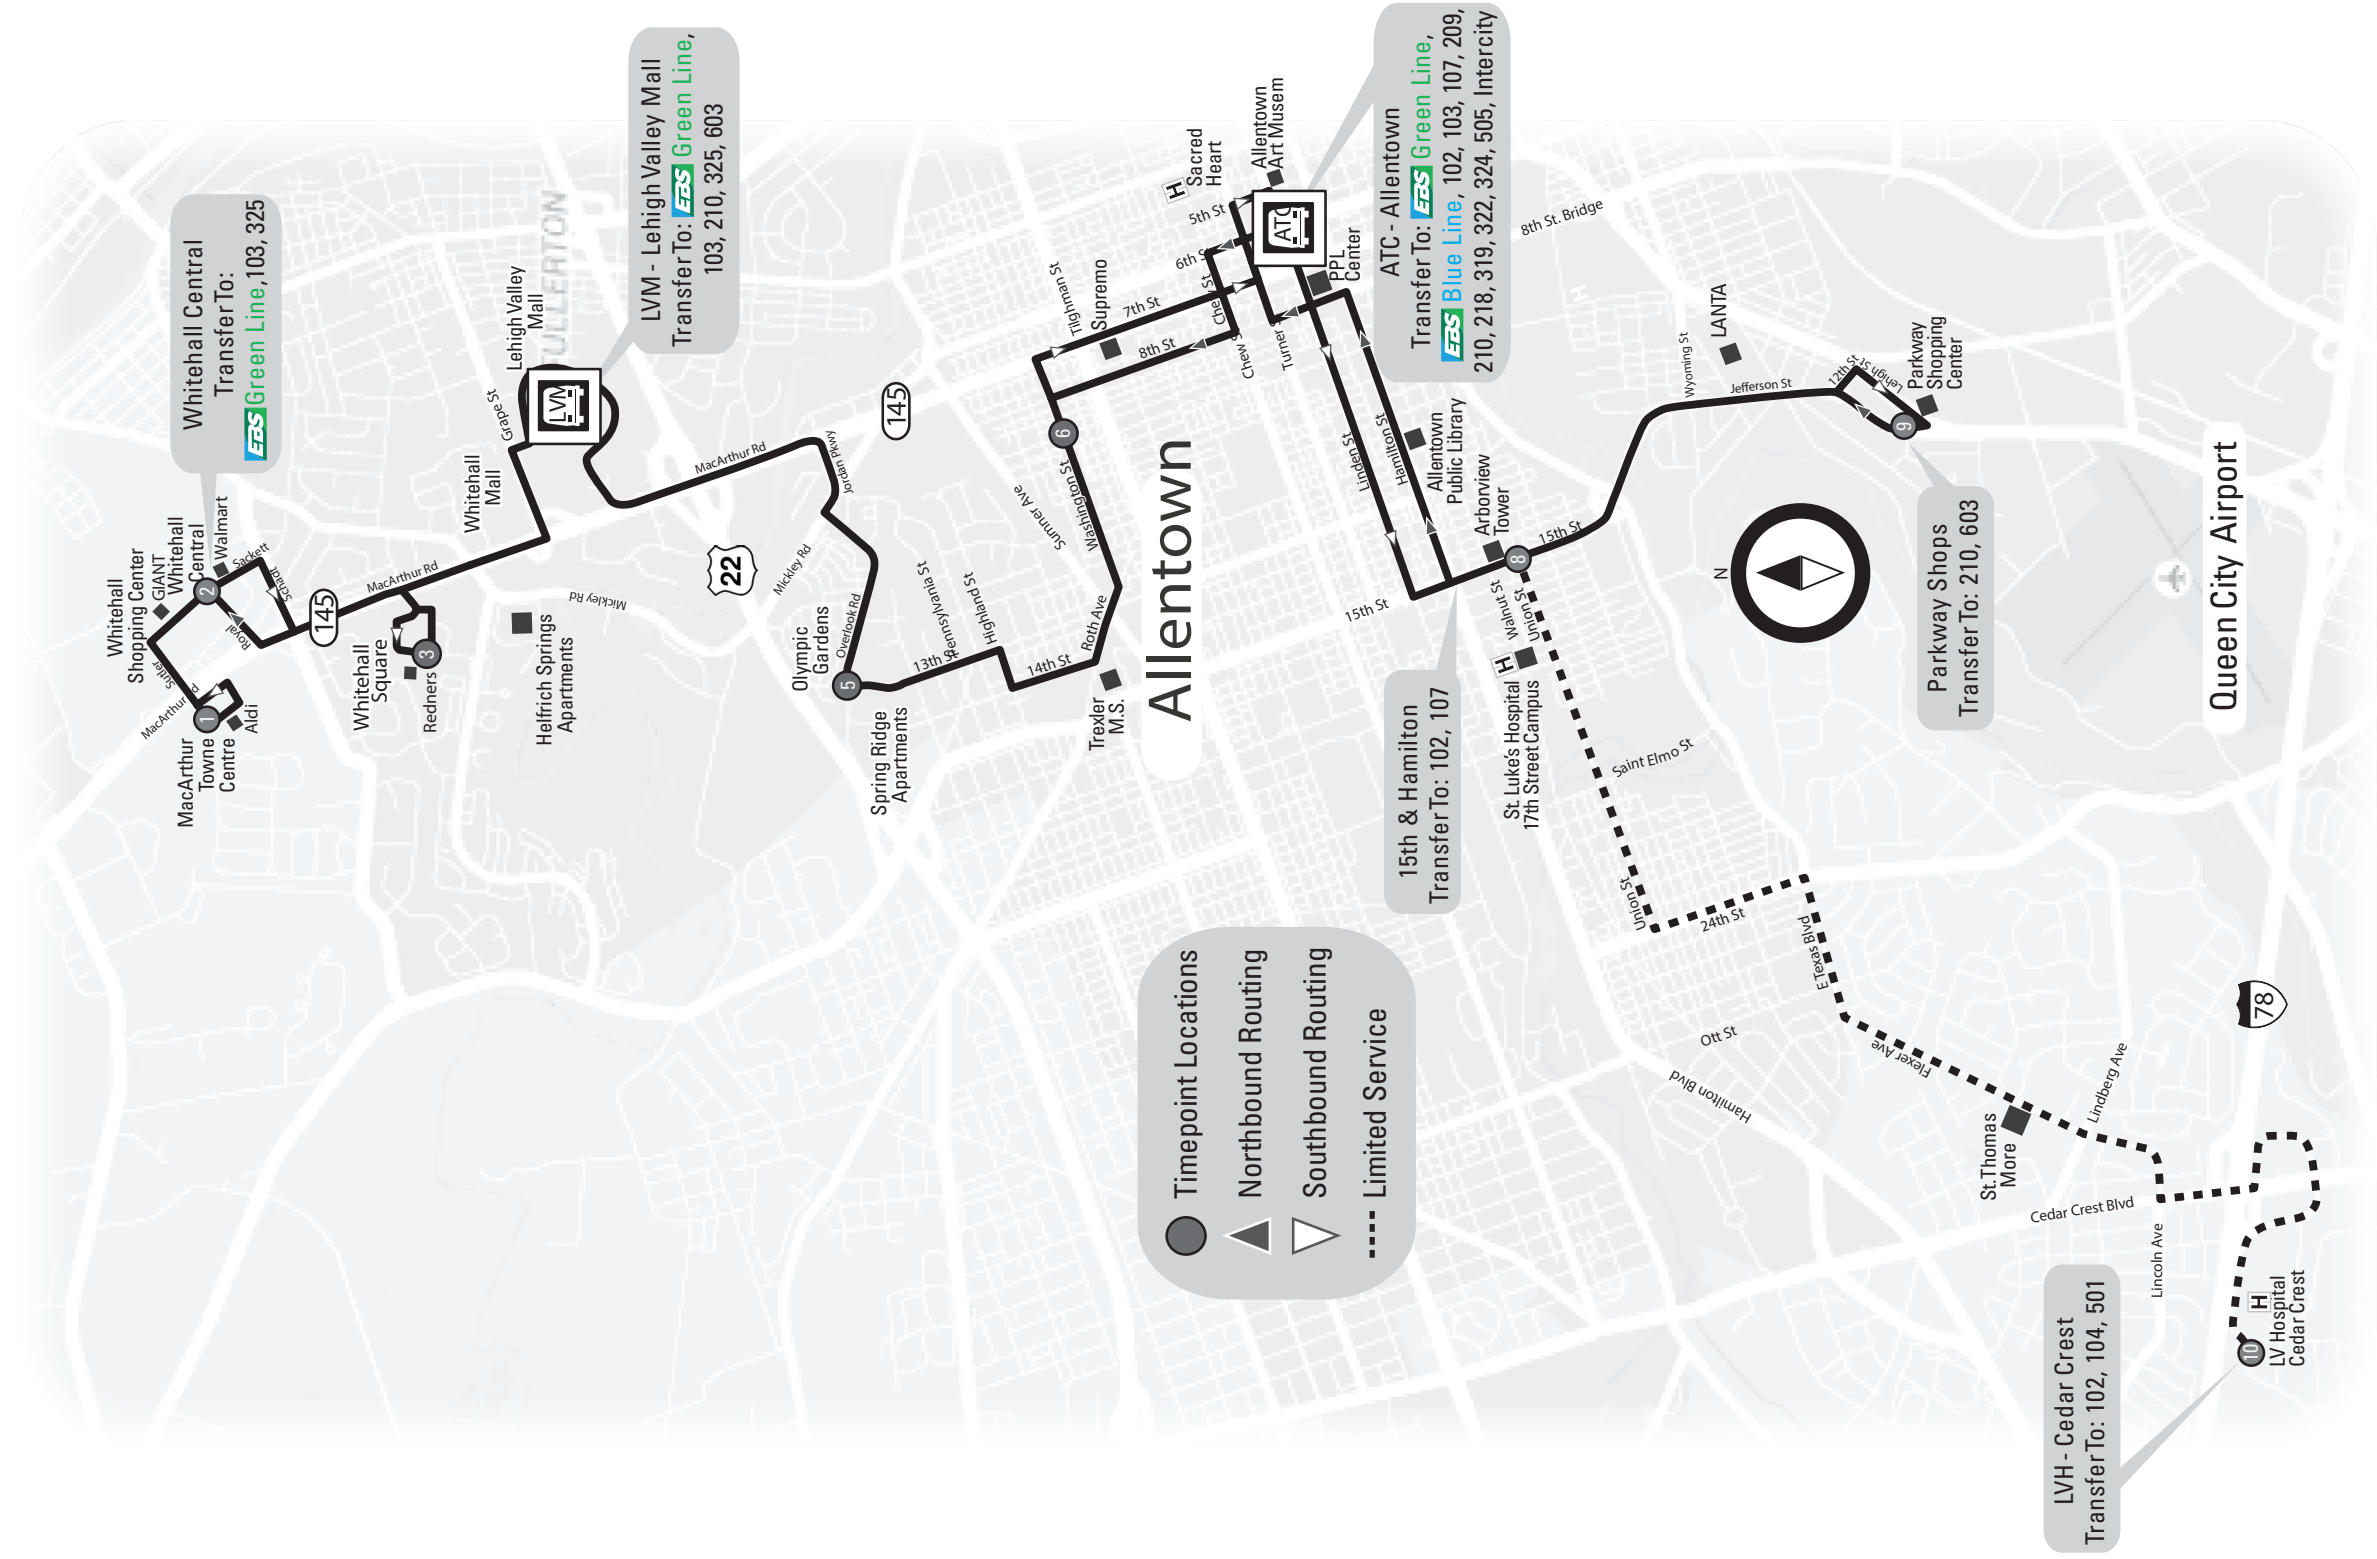

LANTaBus Fares	
	Effective 06/11/18
One-Way Ride Children 5 and under ride free with a fare-paying adult	$2.00
Day Pass Unlimited rides all day	$4.00
10-Ride Ticket	$16.00
31-Day Pass Good for 31 days after first use	$60.00
Annual Pass	$660.00
Transfers Can be purchased when paying fare. Transfers are good for 2 hours from time of purchase and can only be used to complete a one-way trip	$0.25

All above fare products may be purchased on LANTA buses or at LANTaBus sales outlets. Please see the listing on this page or visit lantabus.com or call 888-253-8333 for locations.

Day Passes and 31-Day Passes are non-transferrable.

Senior Citizens (65+) may ride LANTa Bus FREE any time. The PennDOT Senior Citizen ID can be used as proof of eligibility.

Persons with disabilities may purchase a Day Pass for $1 from the LANTaBus operator.

Please see lantabus.com or call 888-253-8333 for applications for Reduced Fare or Senior ID cards.