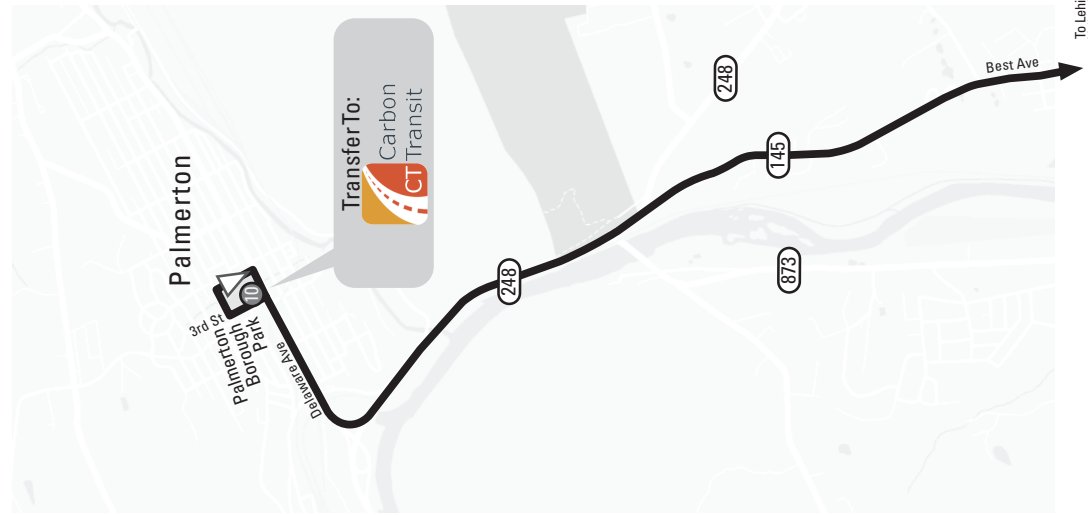

Bethlehem: Bethlehem Transportation Center (Broad & Guetter);

Easton: Easton Intermodal Transportation Center (123 S. 3rd St.); LANTA Office (3610 Nicholas Street).

No LANTA service on Thanksgiving Day and Christmas Day.

Lehigh Valley Mall - Walnutport via LCCC
EFFECTIVE 06/17/2024

- Service to:
- Lehigh Valley Mall
 - Whitehall Mall
 - Walmart - Whitehall Shopping Ctr
 - Hokendauqua
 - Giant - Coplay
 - Cementon
 - LCCC - Schnecksville
 - Neffs & Slatington
 - Walnutport
 - Palmerton