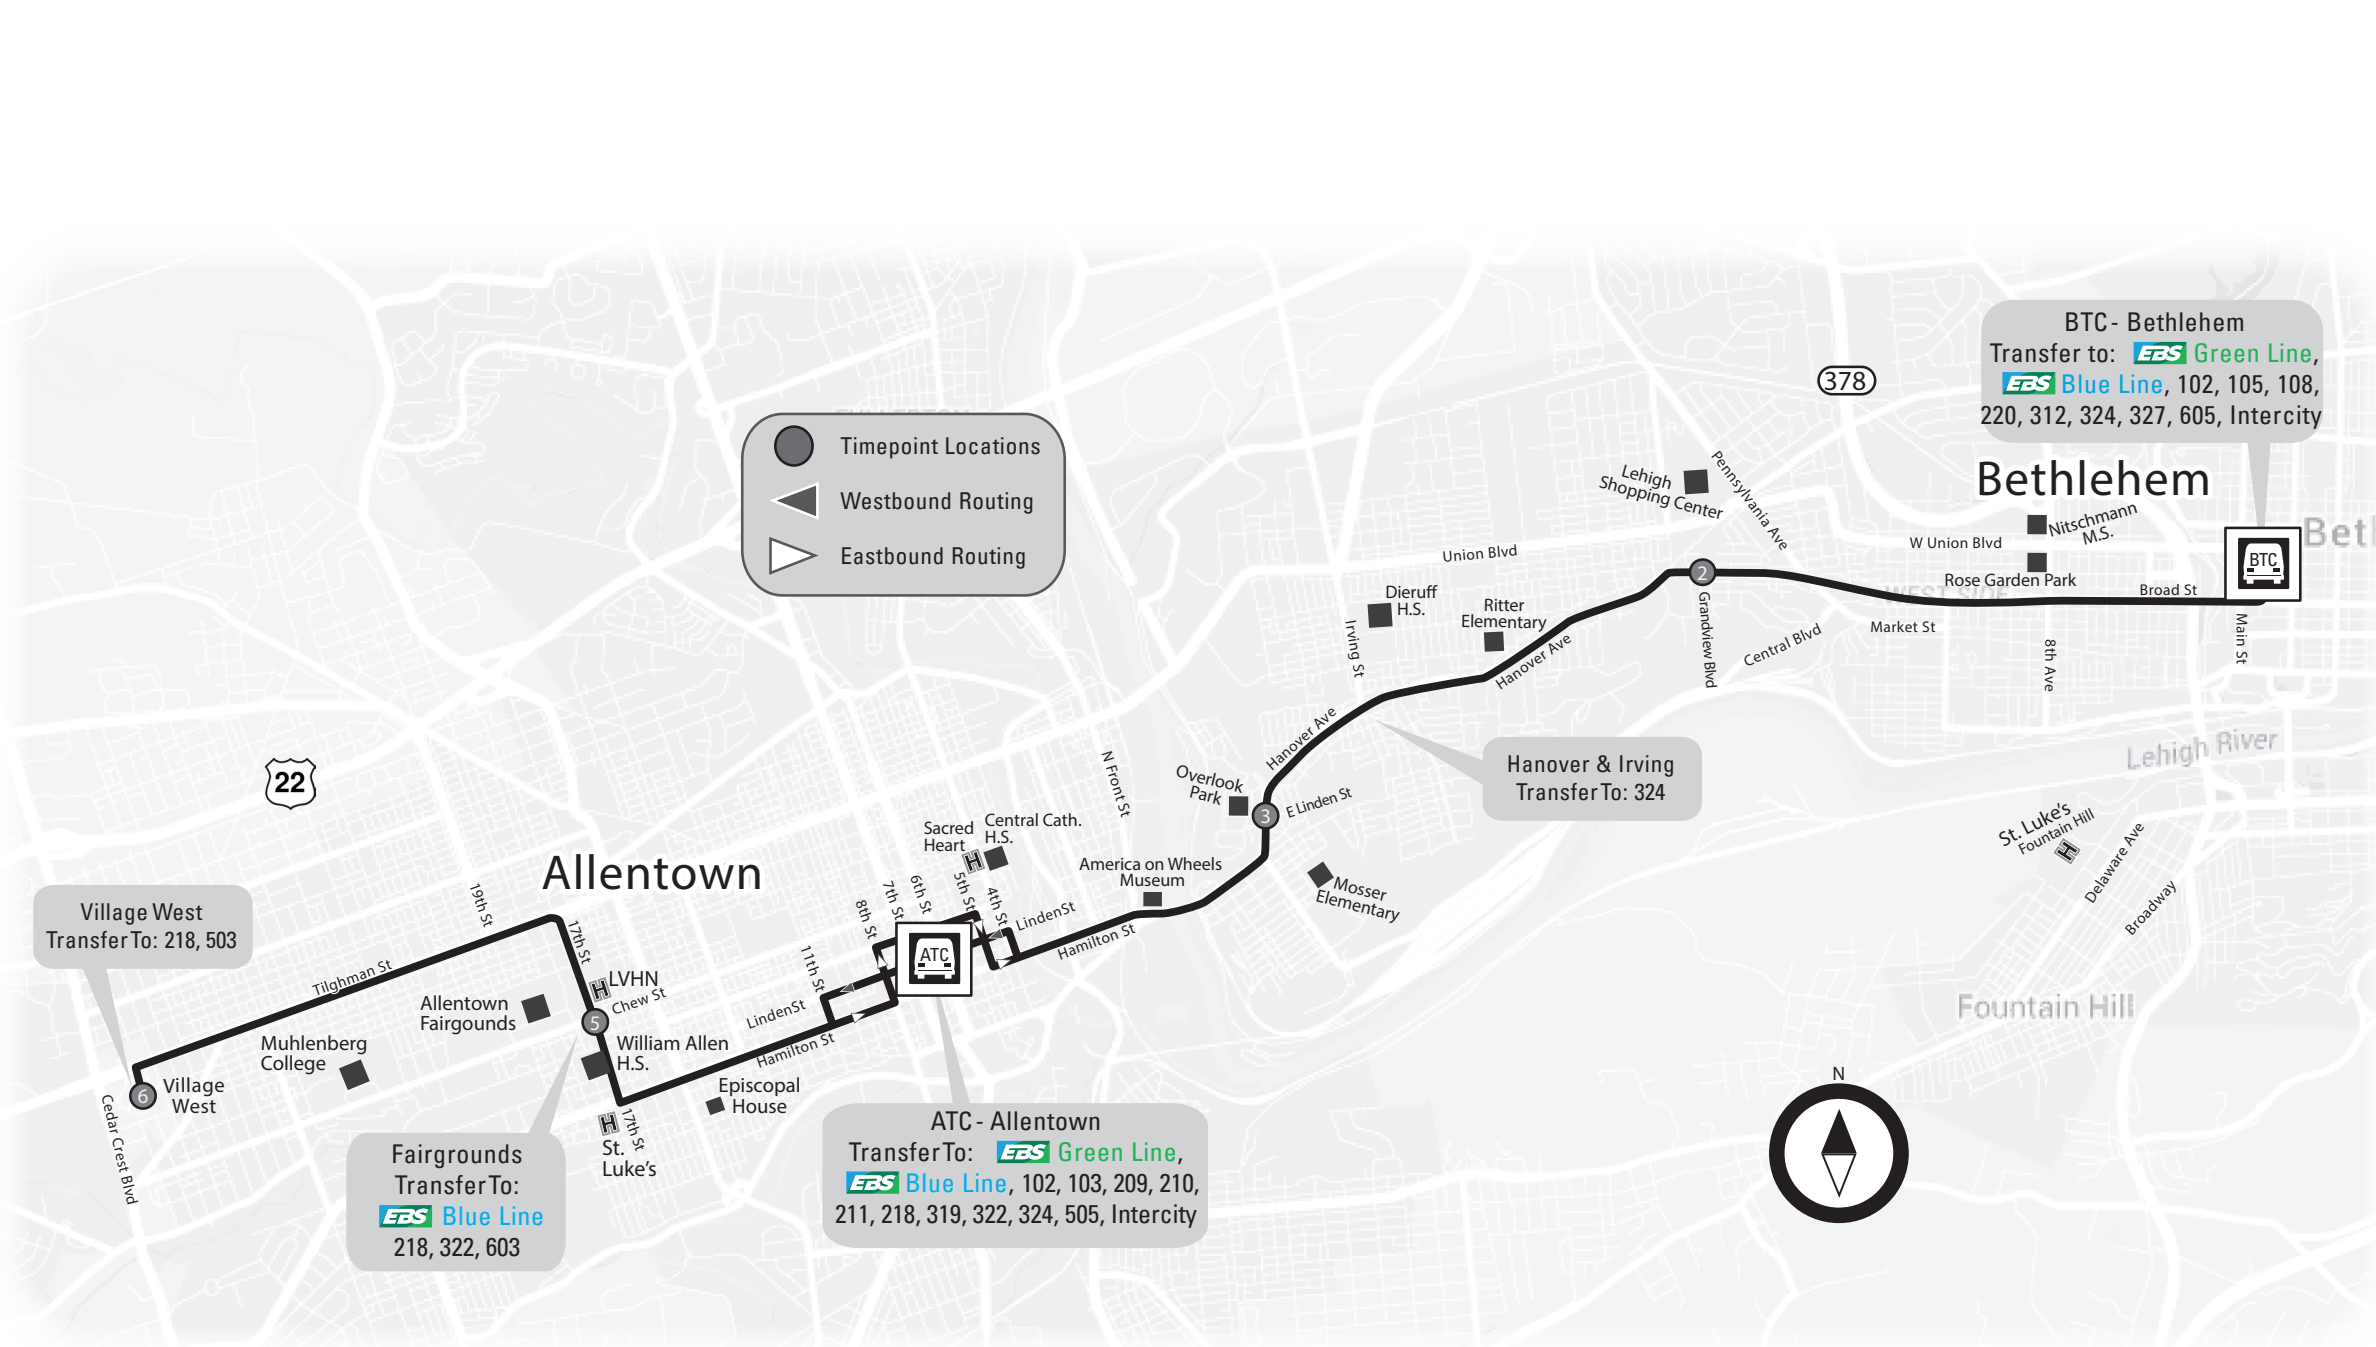

LANtaBus Fares	
	Effective 06/11/18
One-Way Ride Children 5 and under ride free with a fare-paying adult	$2.00
Day Pass Unlimited rides all day	$4.00
10-Ride Ticket	$16.00
31-Day Pass Good for 31 days after first use	$60.00
Annual Pass	$660.00
Transfers Can be purchased when paying fare. Transfers are good for 2 hours from time of purchase and can only be used to complete a one-way trip	$0.25

All above fare products may be purchased on LANTA buses or at LANtaBus sales outlets. Please see the listing on this page or visit lantabus.com or call 888-253-8333 for locations.

Day Passes and 31-Day Passes are non-transferrable.

Senior Citizens (65+) may ride LANta Bus FREE any time. The PennDOT Senior Citizen ID can be used as proof of eligibility.

Persons with disabilities may purchase a Day Pass for $1 from the LANtaBus operator.

Please see lantabus.com or call 888-253-8333 for applications for Reduced Fare or Senior ID cards.

- Follow Us On Twitter: @LANTALV
- Subscribe to our YouTube Channel: LANTALehighValley
- Like Us On Facebook: LANTALehighValley

LANta

ROUTE

107

Hanover Ave

EFFECTIVE 06/17/2024

1. **Service to:**
2. ATC - Allentown
   - Village West
   - LVHN - 17th & Chew
   - Allentown Fairgrounds
   - PPL Center
   - Hanover Ave
   - Broad St
   - BTC - Bethlehem

For real time directions, bus tracking, tickets and more from your mobile phone download the Transit app.

Visit lantabus.com/transit-tools/ for more information.

For routes, schedules, and fares:

CALL 888-253-8333

CLICK www.lantabus.com

CONNECT @LANTALehighValley