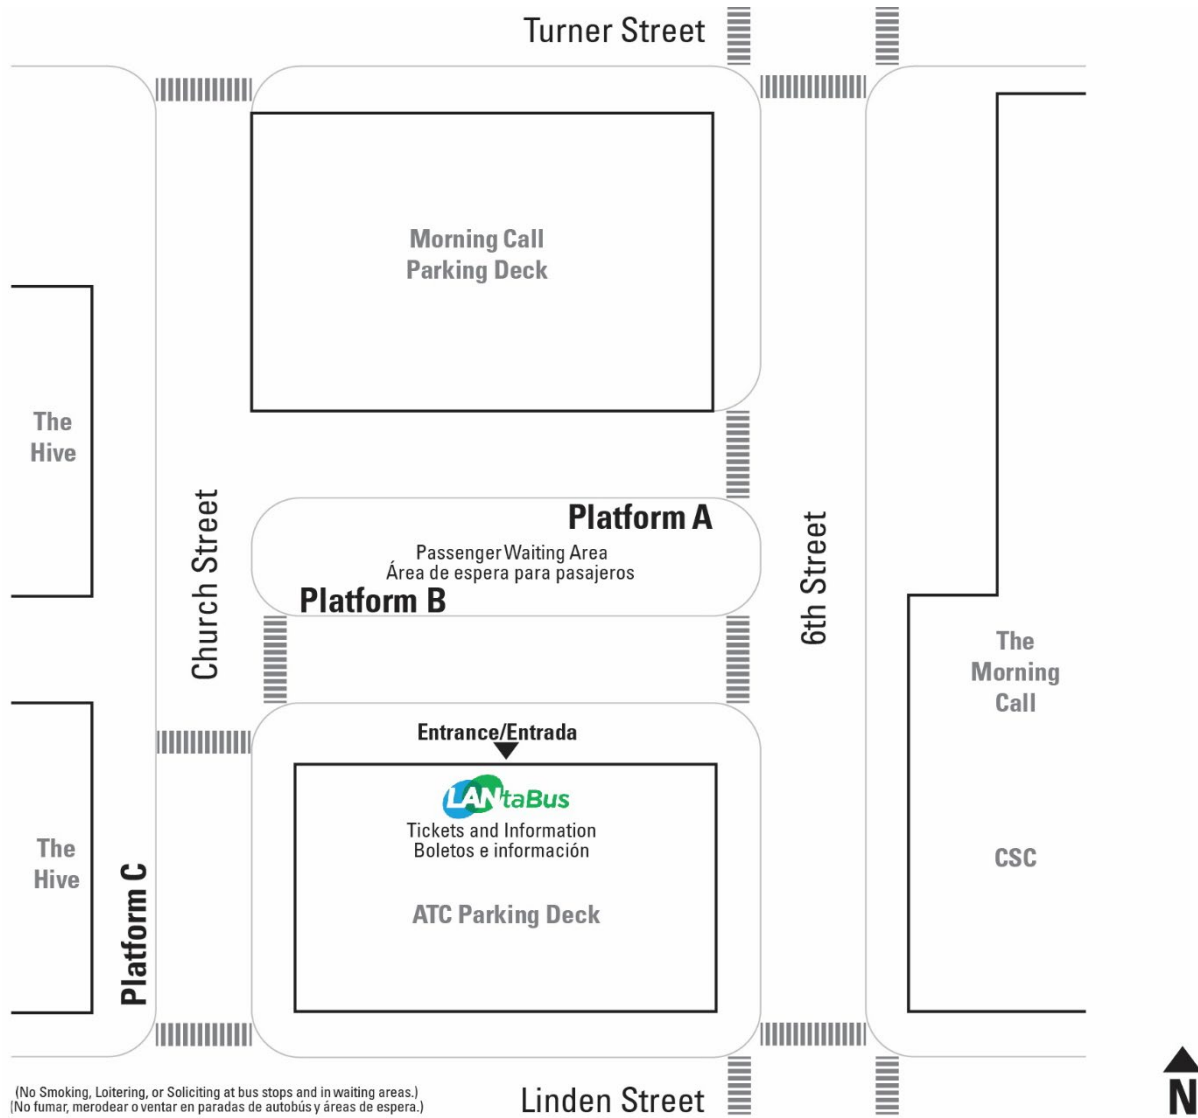

ATC – ALLENTOWN TRANSPORTATION CENTER

Platform A	Platform B	Platform C
GREEN Eastbound To BTC-Bethlehem & Wind Creek Casino	103 Northbound To LVM-Mall & Northampton	102 Westbound To Wescosville & Cedar Point
GREEN Westbound To LVM-Mall & Whitehall Central	103 Southbound To South Bethlehem	107 Westbound To West End & Crest Plaza
BLUE Eastbound To BTC-Bethlehem & EITC-Easton	104 Southbound To Emmaus & Cedar Crest Hospital	211 Southbound To Parkway Shopping Center
BLUE Westbound To Trexlertown	107 Eastbound To BTC-Bethlehem	505 Flex To Coopersburg & Saucon Valley
102 Eastbound To BTC-Bethlehem & Wind Creek	209 Eastbound To Cumberland Gardens	Fullington Fullingtontours.com
211 Northbound To LVM-Mall & Whitehall Central	209 Westbound To LCCC Schnecksville	Greyhound Bustracker.Greyhound.com
218 Westbound To Fogelsville	210 Northbound To LVM-Mall	Martz Bus To Philadelphia & Scranton
319 Eastbound To LVM-Mall & Bethlehem Square	210 Southbound To South Mall	Trans-Bridge Lines To New York City & Newark Airport
322 Westbound To Breinigsville	324 Eastbound To LVIA-Airport & Bethlehem	

Effective 8/28/2023