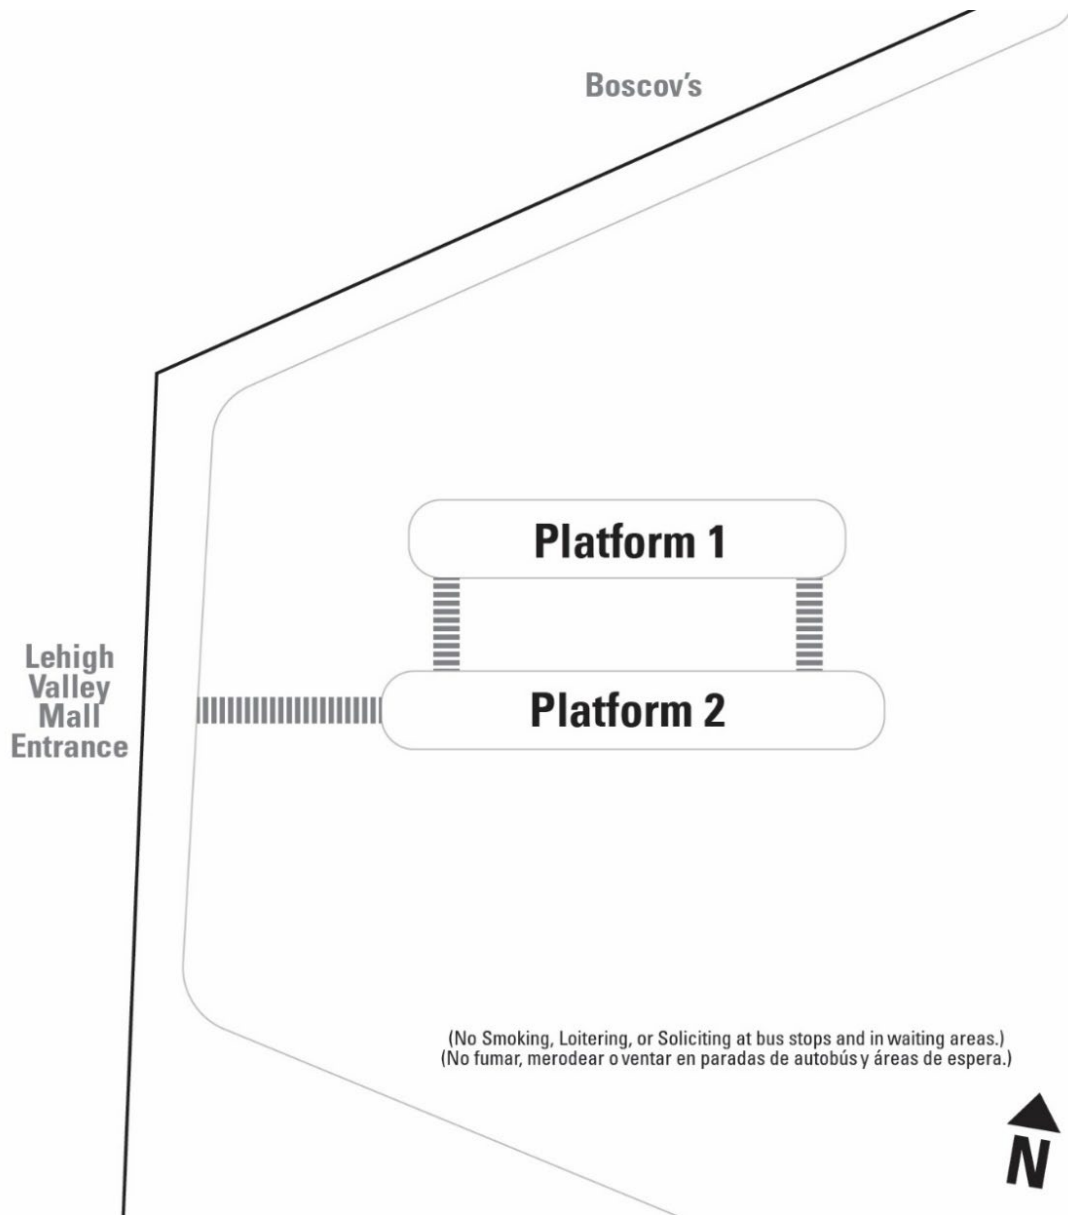

# LVM – LEHIGH VALLEY MALL TRANSIT CENTER

<b>Platform 1 (Northbound &amp; Westbound)</b>	<b>Platform 2 (Southbound &amp; Eastbound)</b>
<b>Toward MacArthur Shopping Centers</b>	<b>Toward ATC-Allentown, BTC-Bethlehem &amp; LVIA-Airport</b>
<b>100</b> <b>Westbound</b> To MacArthur Towne Centre	<b>100</b> <b>Eastbound</b> To ATC, BTC, & South Bethlehem/Casino
<b>103</b> <b>Northbound</b> To Catasauqua & Northampton	<b>103</b> <b>Southbound</b> To ATC-Allentown, South Allentown & South Bethlehem
<b>211</b> <b>Northbound</b> To MacArthur Towne Centre	<b>210</b> <b>Southbound</b> To Fullerton, ATC-Allentown & South Mall
<b>325</b> <b>Northbound</b> To Slatington & Palmerton	<b>211</b> <b>Southbound</b> To ATC & Parkway Shops
	<b>603</b> <b>Southbound</b> To West Allentown & Parkway Shops
	<b>319</b> <b>Eastbound</b> To LVIA – Airport & Bethlehem Square