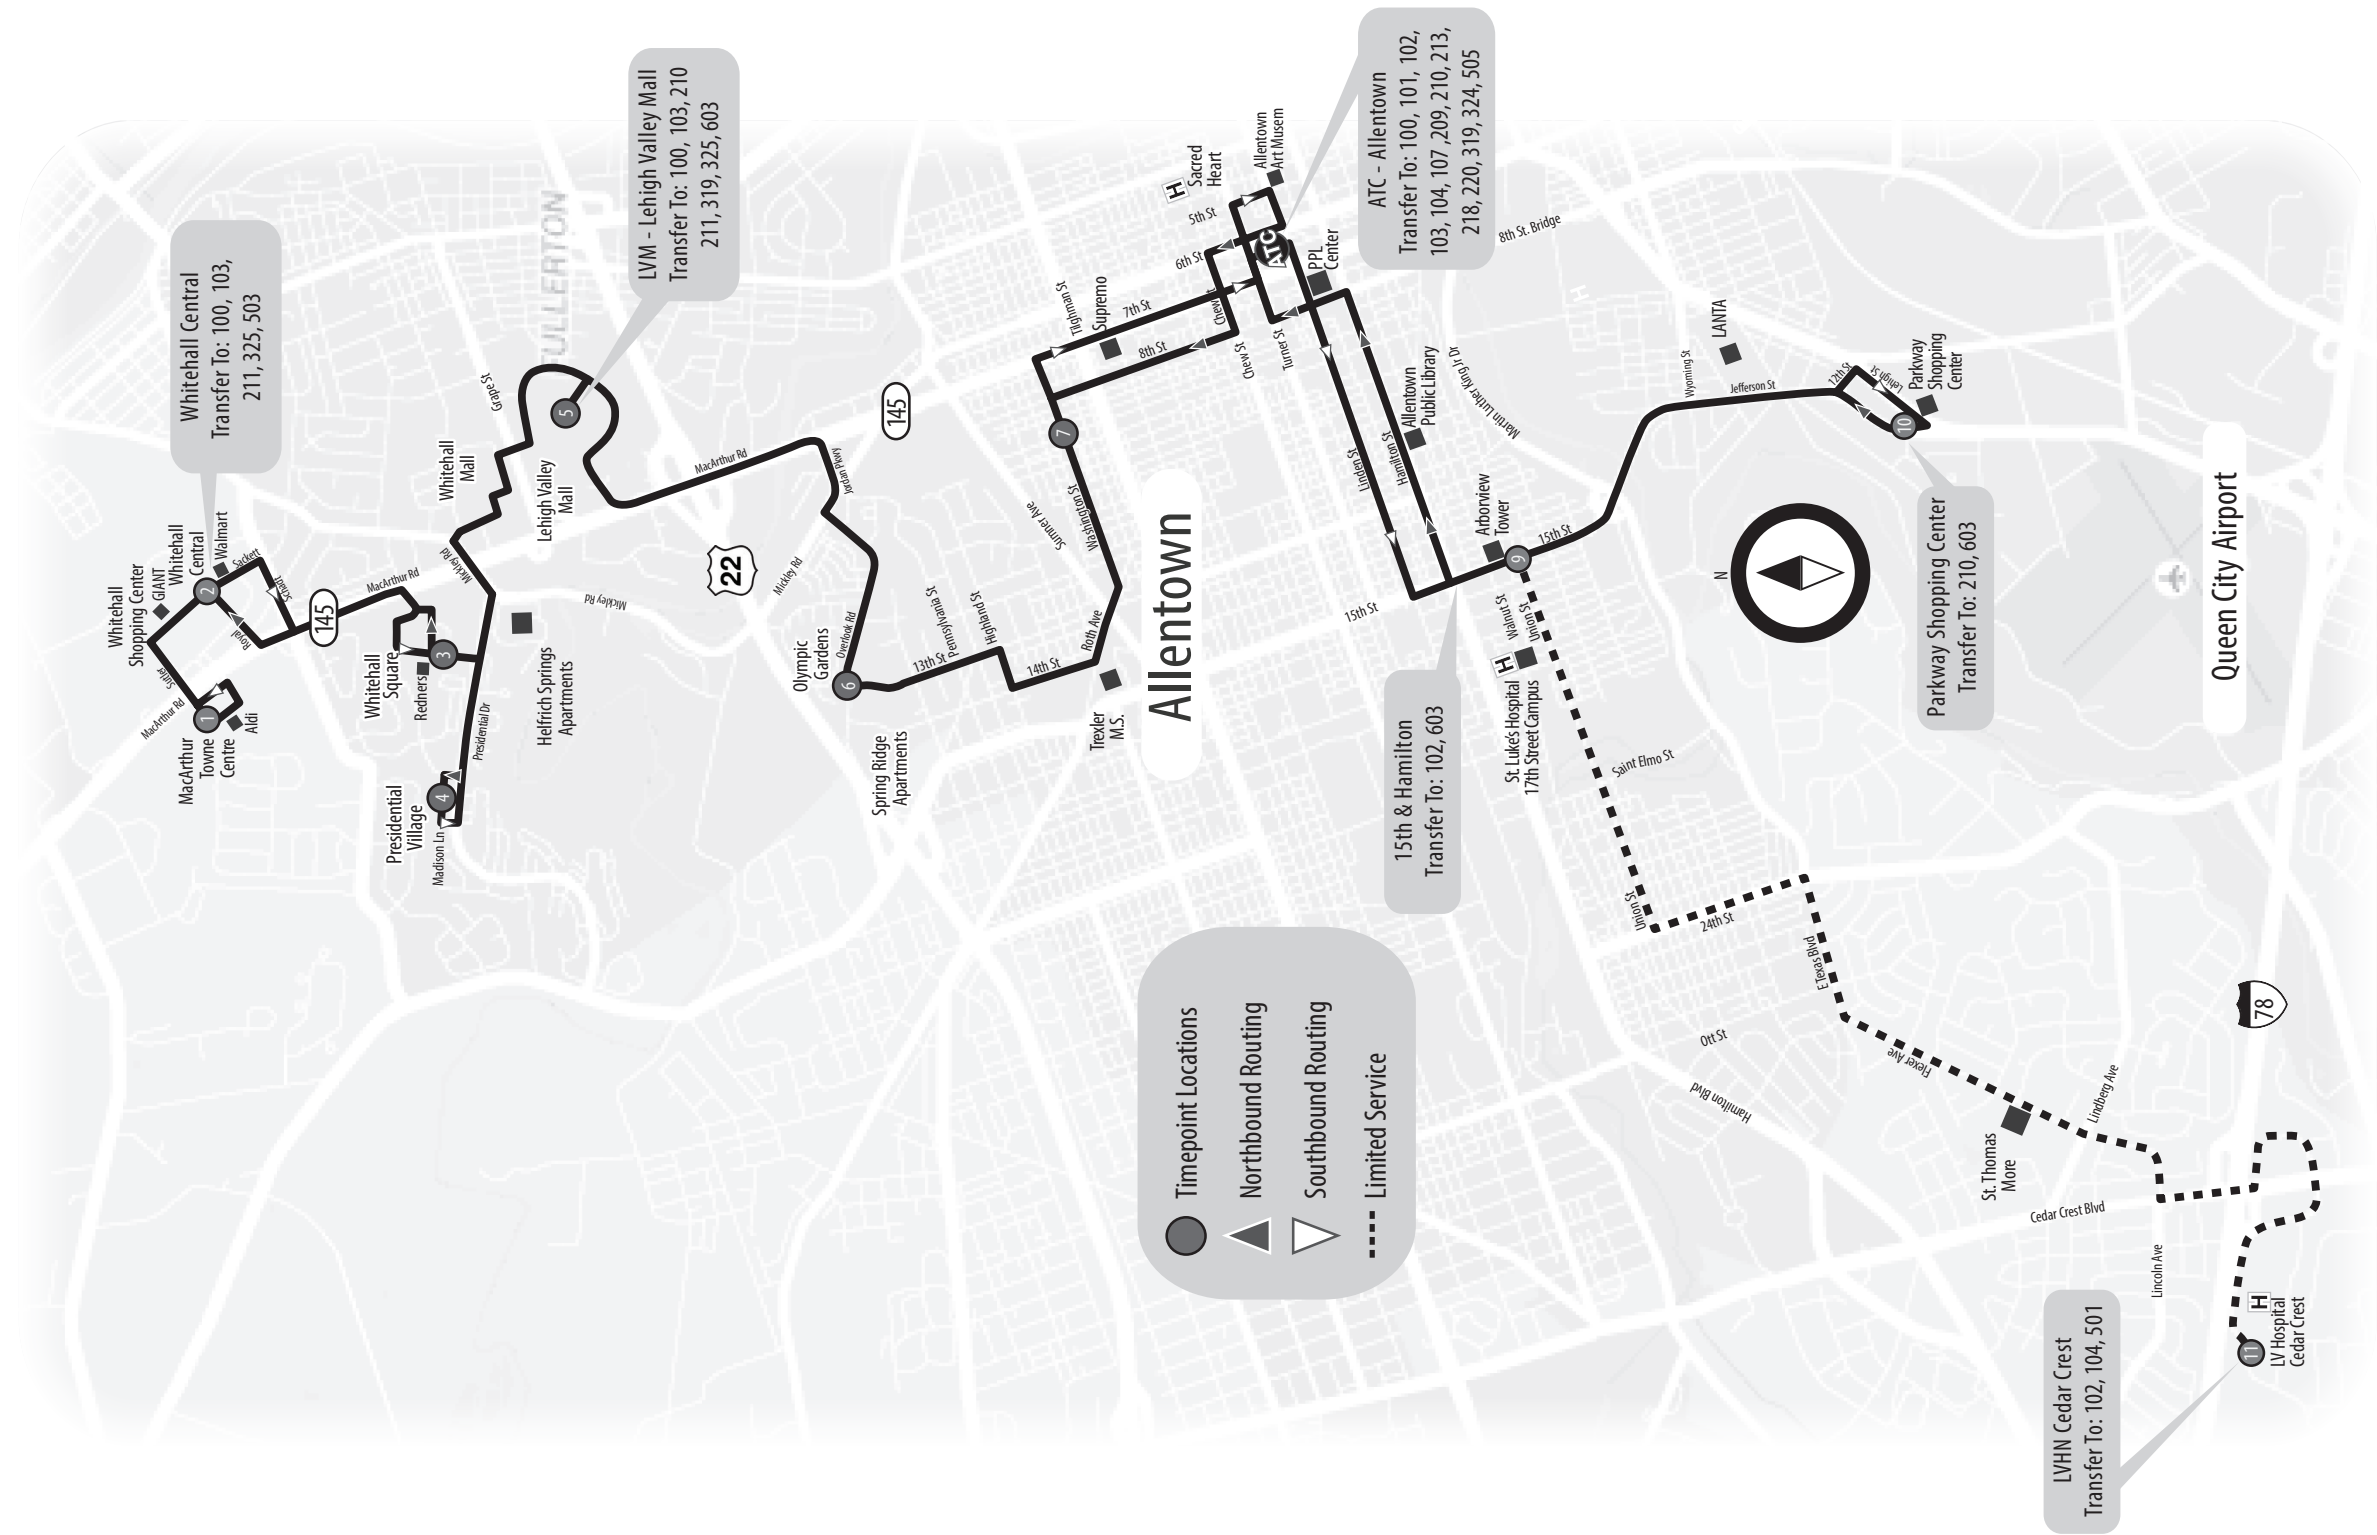

No LANTA service on Thanksgiving Day and Christmas Day.
No smoking, eating, or drinking on LANTA buses or vans.
All trips are ADA accessible.

Determine your timepoint based on either when you want to leave or when you want to arrive by reading across for your destination and down for your time. A route map is provided on the other side of this schedule to help you relate to the timepoints shown. Please plan to **arrive at your bus stop 3-5 minutes prior to scheduled times** to ensure you catch your bus. Arrival times can vary due to variations in traffic conditions.

For real time directions, bus tracking, tickets and more from your mobile phone download the Transit app.

Visit lantabus.com/transit-tools/ for more information.

For routes, schedules and fares

CALL 888-253-8333

CLICK www.lantabus.com

CONNECT @LANTALehighValley

Timepoint Locations
 ●
Northbound Routing
 ▲
Southbound Routing
 ▼
Limited Service
 - - - -

Whitehall Central
Transfer To: 100, 103, 211, 325, 503

LVM - Lehigh Valley Mall
Transfer To: 100, 103, 210, 211, 319, 325, 603

ATC - Allentown
Transfer To: 100, 101, 102, 103, 104, 107, 209, 210, 213, 218, 220, 319, 324, 505

15th & Hamilton
Transfer To: 102, 603

Parkway Shopping Center
Transfer To: 210, 603

LVHN Cedar Crest
Transfer To: 102, 104, 501