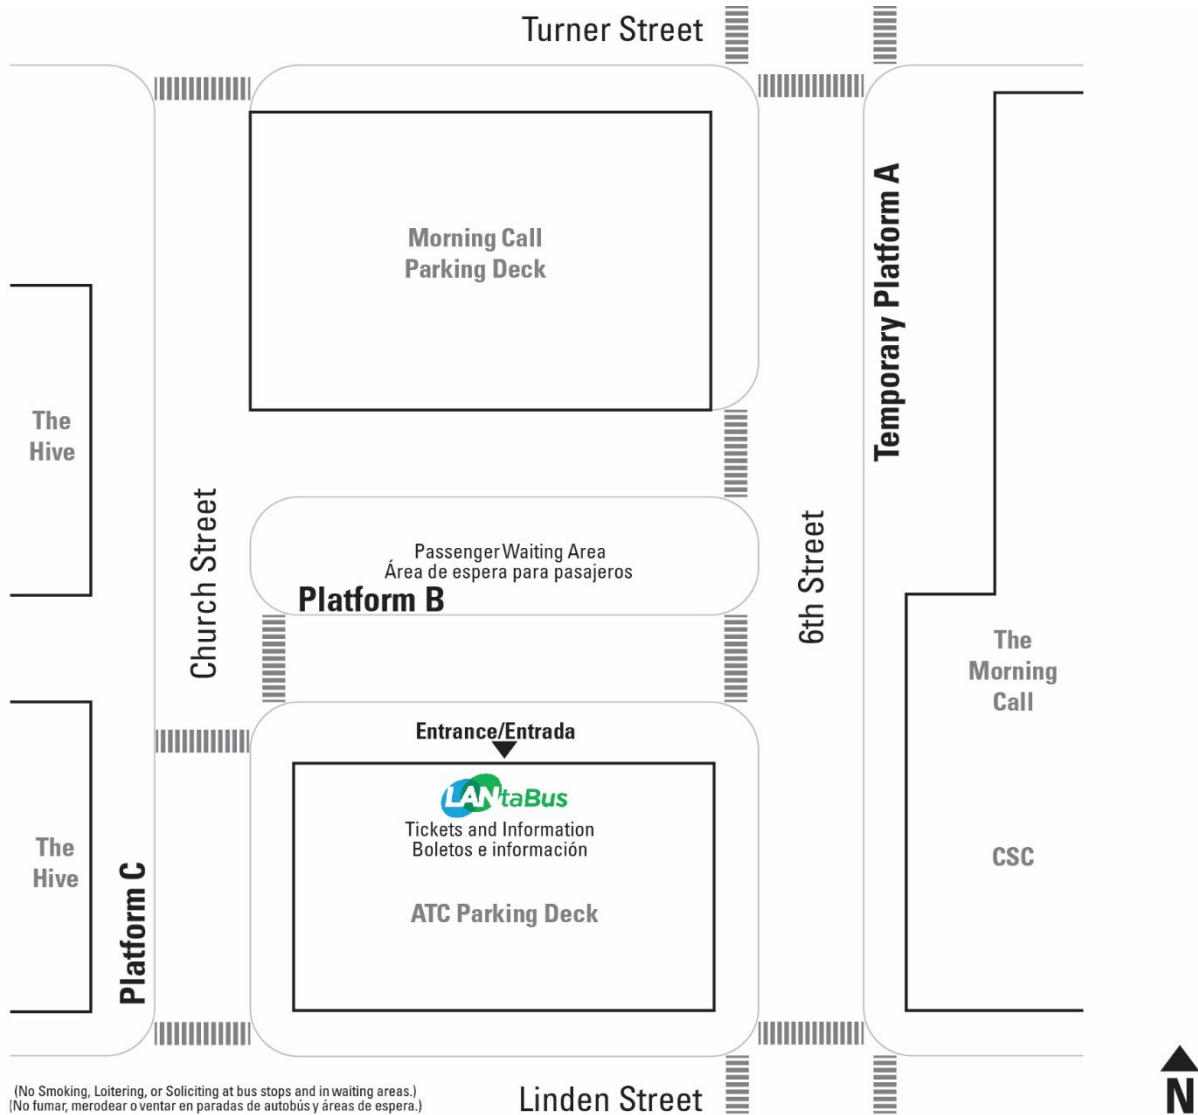

ATC – ALLENTOWN TRANSPORTATION CENTER

Platform A	Platform B	Platform C
100 Eastbound To BTC-Bethlehem & Wind Creek Casino	102 Eastbound To BTC-Bethlehem & Wind Creek	102 Westbound To Wescosville & Cedar Point
100 Westbound To LVM-Mall & Whitehall Central	103 Northbound To LVM-Mall & Northampton	103 Southbound To South Bethlehem
101 Eastbound To BTC-Bethlehem & EITC-Easton	107 Eastbound To BTC-Bethlehem	104 Southbound To Emmaus & Cedar Crest Hospital
101 Westbound To Trexlertown	209 Eastbound To Cumberland Gardens	107 Westbound To West End & Crest Plaza
211 Northbound To LVM-Mall & Whitehall Central	209 Westbound To LCCC Schnecksville	210 Southbound To South Mall
213 Westbound To Breinigsville	210 Northbound To LVM-Mall	Martz Bus To Philadelphia & Scranton
218 Westbound To Fogelsville	211 Southbound To Parkway Shopping Center	
220 Eastbound To BTC-Bethlehem & EITC-Easton	324 Northbound To LVIA-Airport	
319 Eastbound To LVM-Mall & Bethlehem Square		

Effective Friday, July 1st 2022
Until further notice