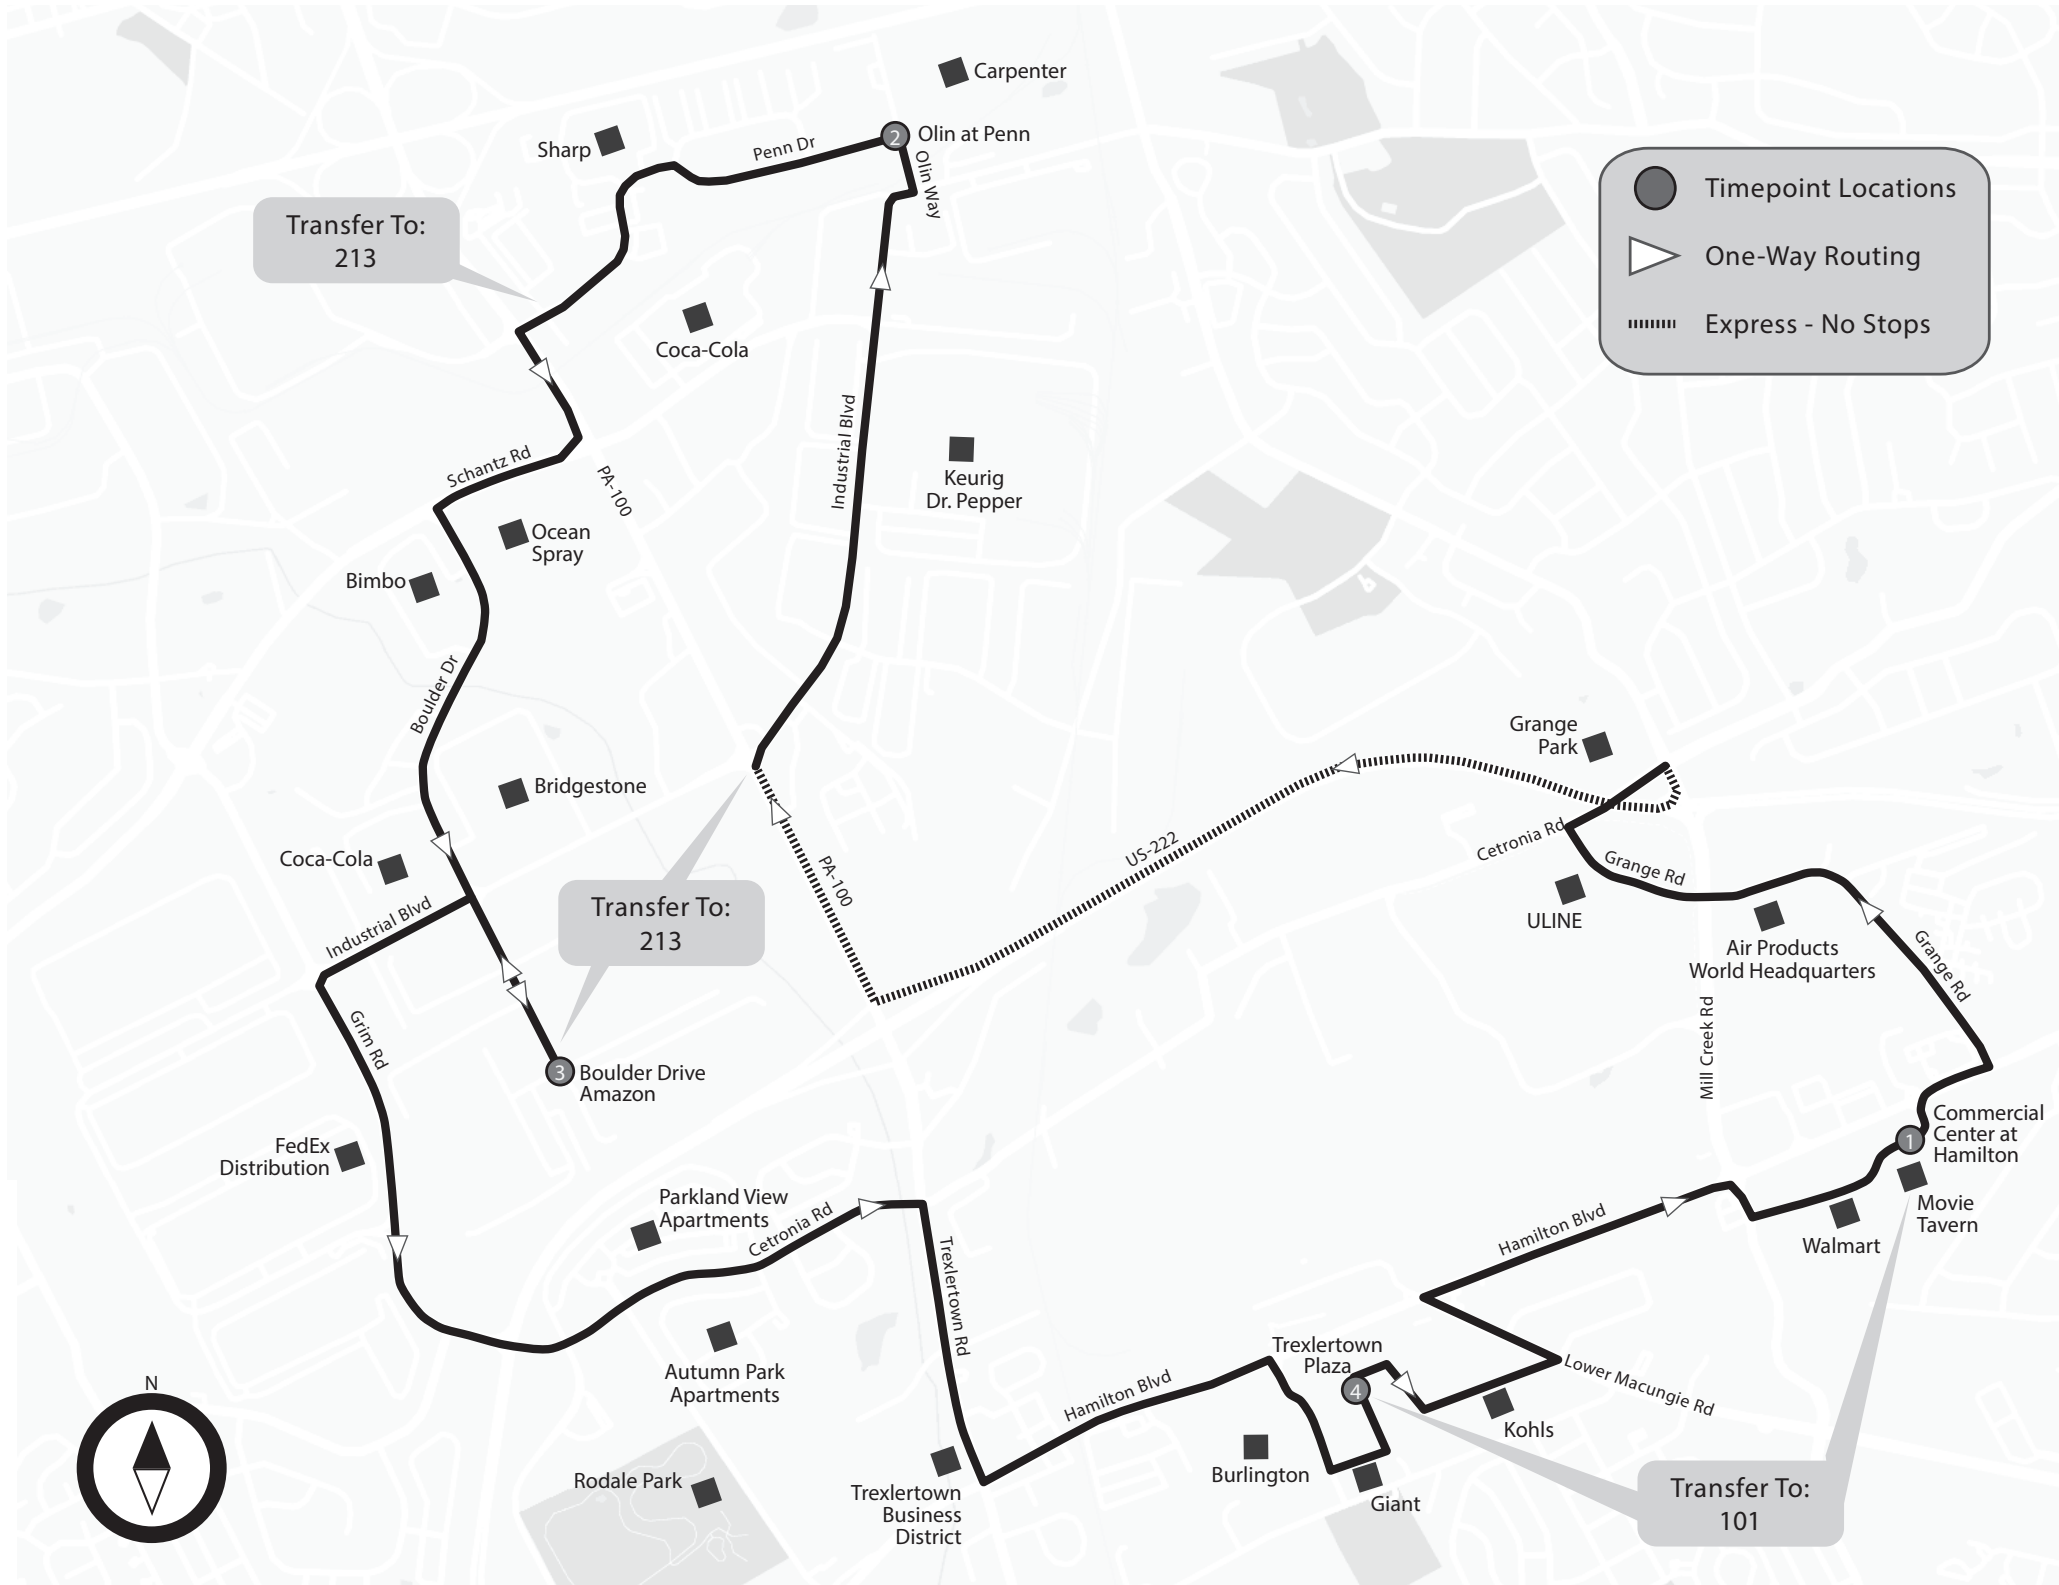

### LOOP

Commerce Center Blvd ▶ Freemansburg ▶ BTC ▶ Commerce Center Blvd

1	2	3	4	1
Commercial Center at Hamilton	Olin at Penn	Boulder Drive Amazon	Trexlertown Plaza	Commercial Center at Hamilton
5:50	6:00	6:07	6:22	6:29
6:20	6:30	6:37	6:52	6:59
6:50	7:00	7:07	7:22	7:29
7:20	7:30	7:37	7:52	7:59
7:50	8:00	8:07	8:22	8:29
8:20	8:30	8:37	8:52	8:59
8:50	9:00	9:07	9:22	9:29
9:20	9:30	9:37	9:52	9:59
9:50	10:00	10:07	10:22	10:29
10:20	10:30	10:37	10:52	10:59
10:50	11:00	11:07	11:22	11:29
11:20	11:30	11:37	11:52	11:59
11:50	12:00	12:07	12:22	12:29
12:20	12:30	12:37	12:52	12:59
12:50	1:00	1:07	1:22	1:29
1:20	1:30	1:37	1:52	1:59
1:50	2:00	2:07	2:22	2:29
2:20	2:30	2:37	2:52	2:59
2:50	3:00	3:07	3:22	3:29
3:20	3:30	3:37	3:52	3:59
3:50	4:00	4:07	4:22	4:29
4:20	4:30	4:37	4:52	4:59
4:50	5:00	5:07	5:22	5:29
5:20	5:30	5:37	5:52	5:59
5:50	6:00	6:07	6:22	6:29
6:20	6:30	6:37	6:52	6:59
6:50	7:00	7:07	7:22	7:29
7:20	7:30	7:37	7:52	7:59
7:50	8:00	8:07	8:22	8:29
8:20	8:30	8:37	8:52	8:59
8:50	9:00	9:07	9:22	9:29

Please see [lantabus.com](http://lantabus.com) or call 888-253-8333 for applications for Reduced Fare or Senior ID cards.

**ROUTE**

**Trexlertown - Breinigsville**

EFFECTIVE 6/20/2022

**Service to:**

- Trexlertown Plaza
- Trexler Mall
- Walmart - Trexlertown
- Movie Tavern
- Industrial Blvd
- Penn Drive
- Amazon
- Boulder Drive
- Grim Road