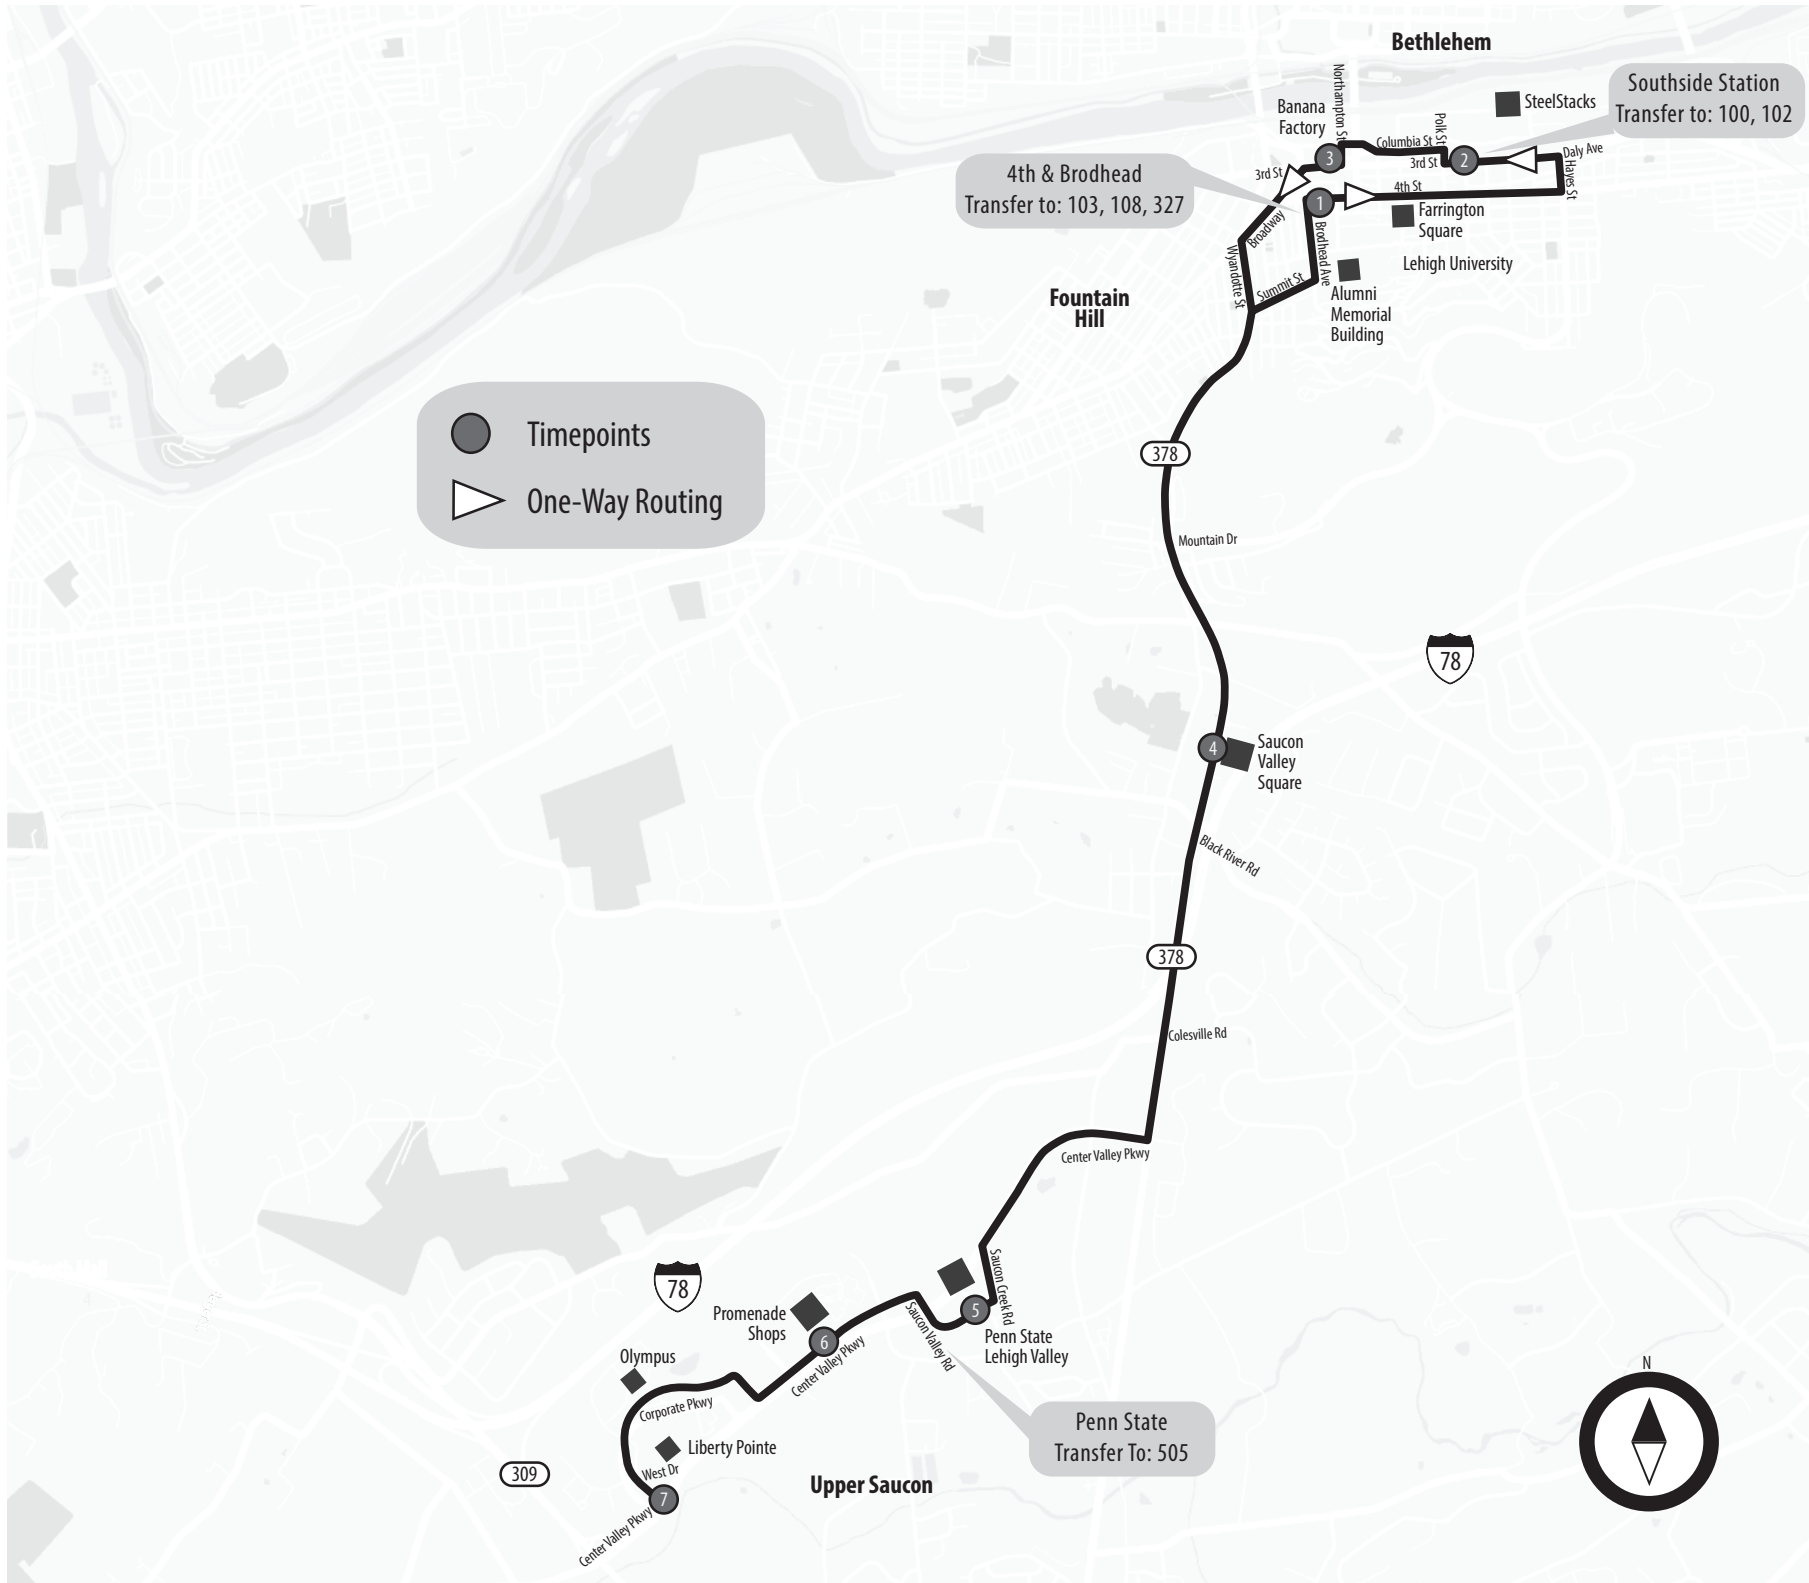

ROUTE

323

Center Valley

EFFECTIVE 06/20/2022

1. Service to:
2. Penn State Lehigh Valley
   - Promenade Shops
   - Corporate Pkwy
   - Lehigh University
   - Southside Bethlehem
   - Southside Station (SteelStacks)

For real time directions, bus tracking, tickets and more from your mobile phone download the Transit app.

transit
Visit lantabus.com/transit-tools/ for more information.

For routes, schedules and fares
CALL 888-253-8333
CLICK www.lantabus.com
CONNECT @LANTALEhighValley