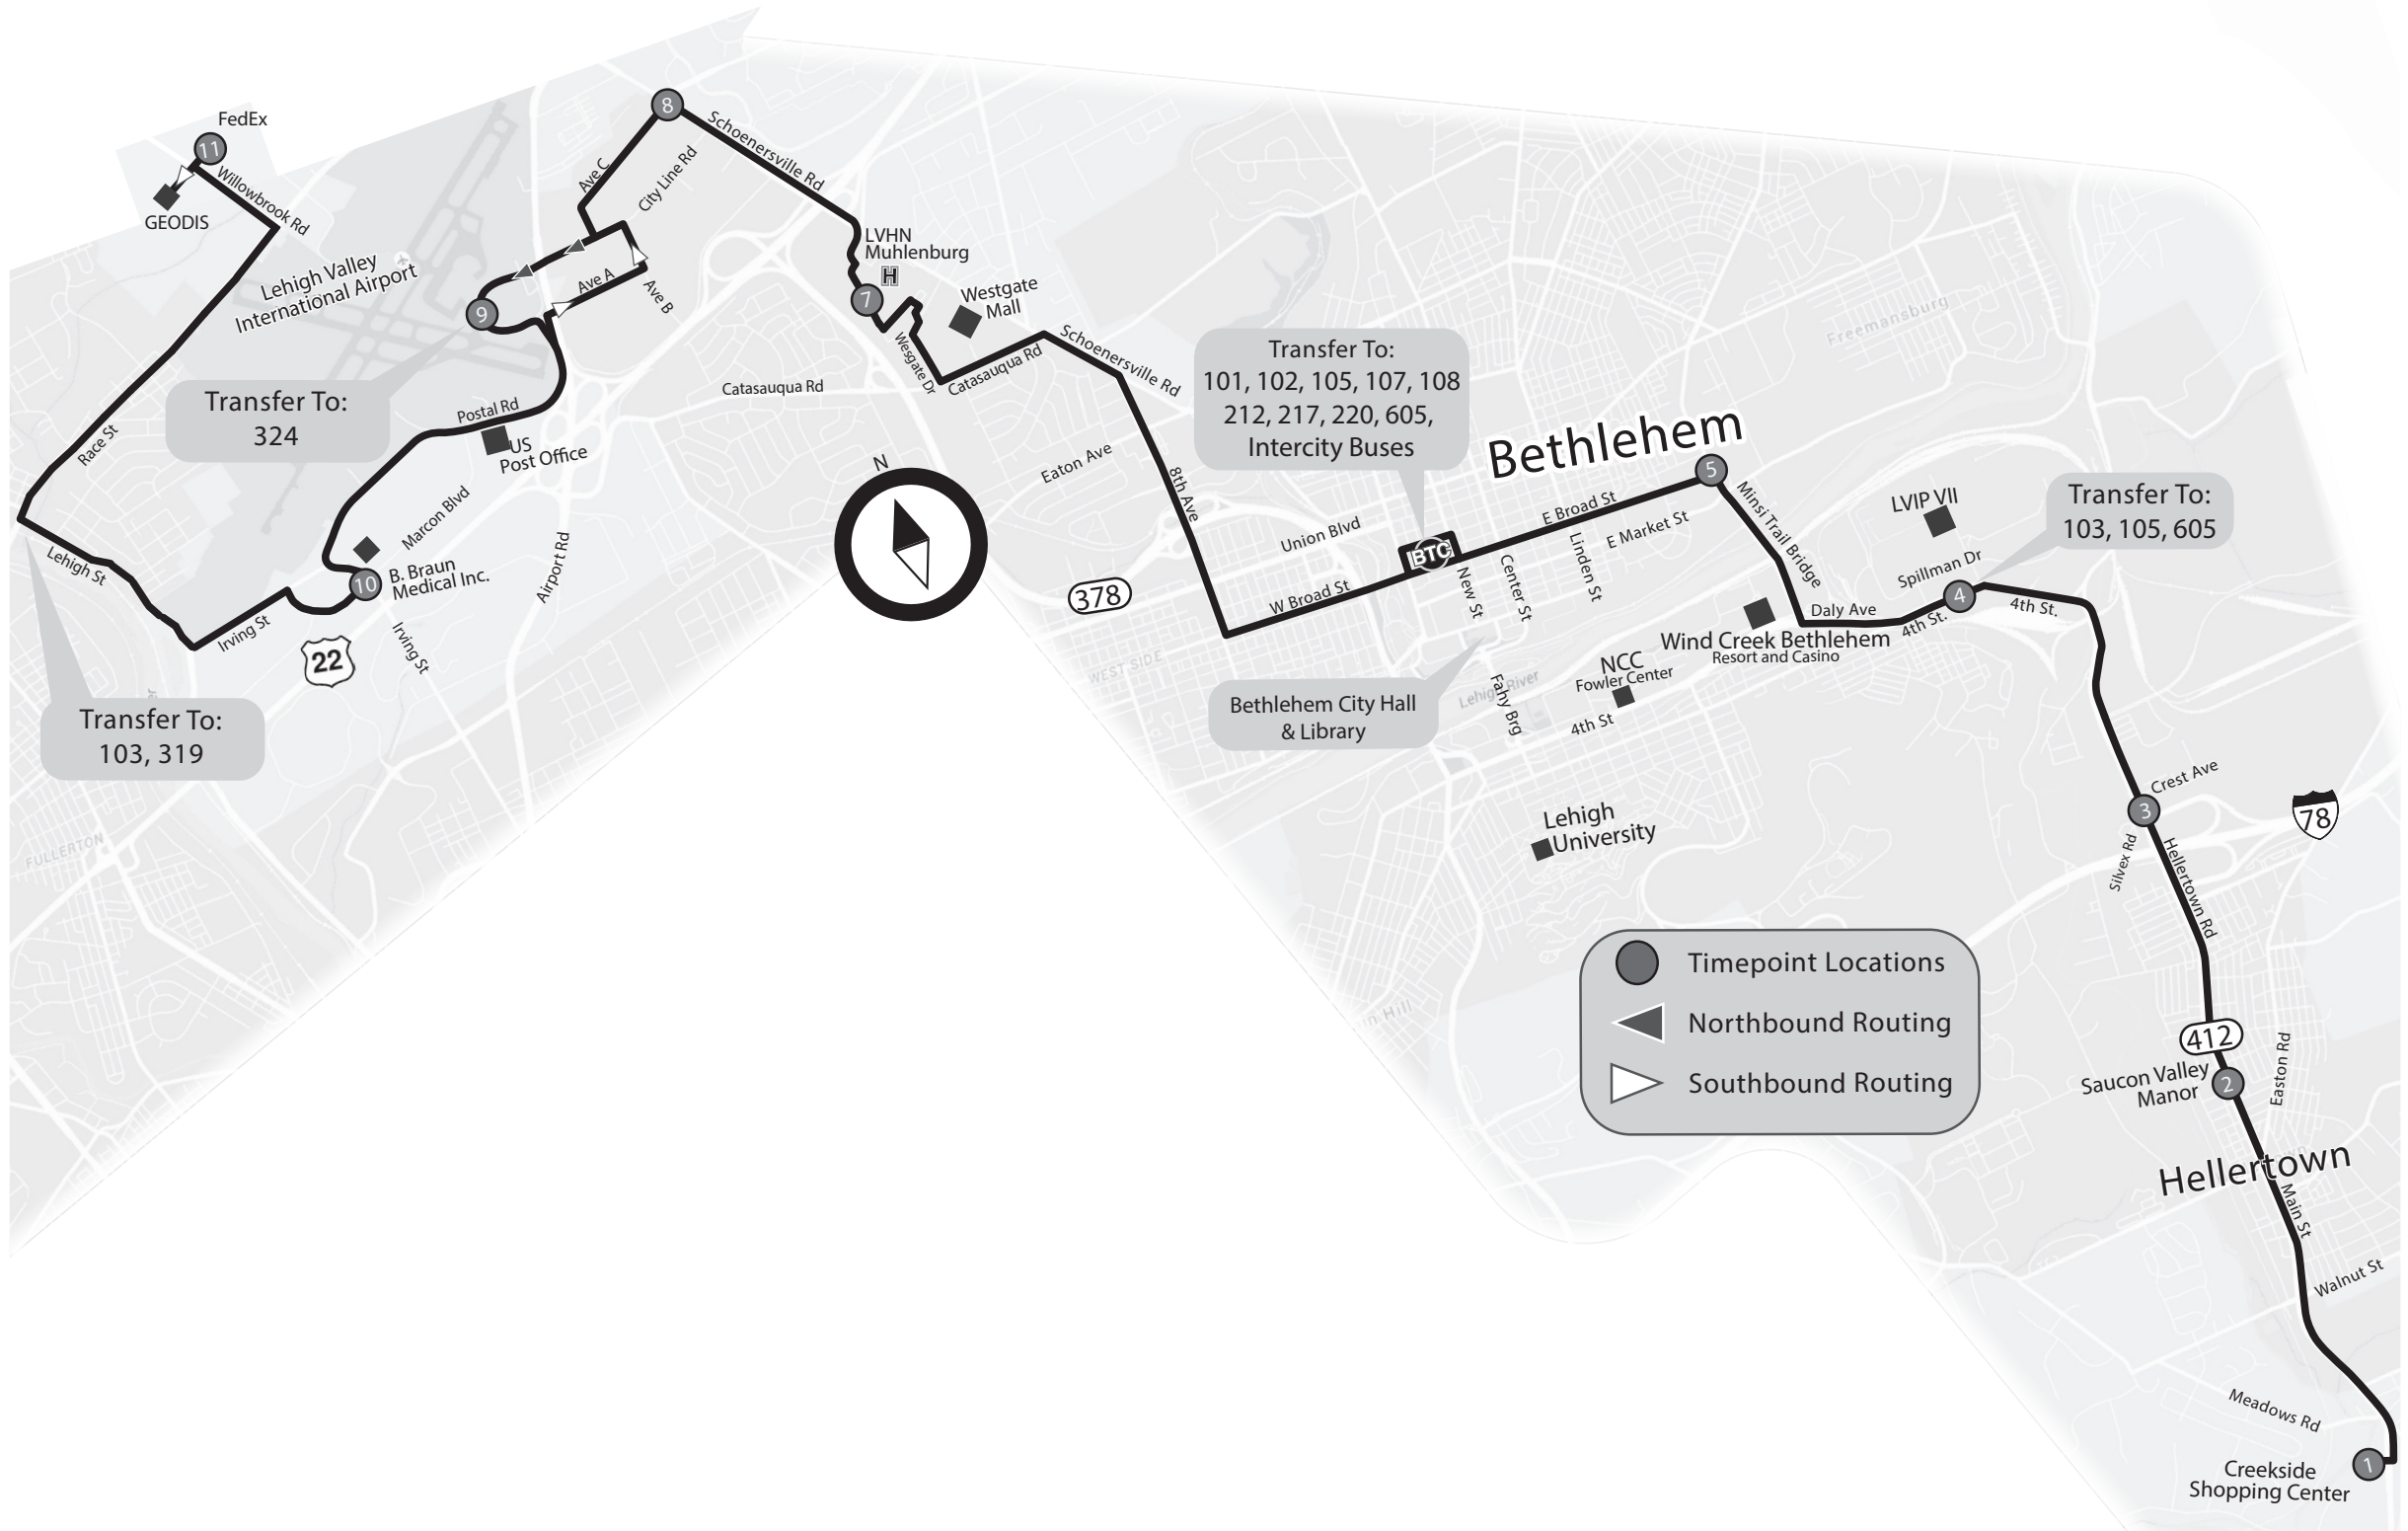

215

Hellertown - FedEx Willowbrook via BTC & LV Airport

EFFECTIVE 01/04/21

How to use this schedule:

Determine your timepoint based on either when you want to leave or when you want to arrive by reading across for your destination and down for your time. A route map is provided on the other side of this schedule to help you relate to the timepoints shown. Please plan to **arrive at your bus stop 3-5 minutes prior to scheduled times** to ensure you catch your bus. Arrival times can vary due to variations in traffic conditions. While on the bus, please be considerate of other riders and speak as quietly as possible and keep conversations short while speaking on your cell phone. Also, if you are listening to music, you must use earphones and keep the volume low enough so that those around you cannot hear the music to which you are listening.

For routes, schedules, and fares:
CALL 888-253-8333
CLICK www.lantabus.com
CONNECT @LANTALehighValley

ROUTE

215

Hellertown - FedEx Willowbrook via BTC & LV Airport

EFFECTIVE 01/04/21

Service to:

- Hellertown - Creekside Shop Ctr
- Bethlehem Transportation Center
- Westgate Mall
- LVHN - Muhlenberg
- LVIP I, LVIP III, & LVIP VII
- Lehigh Valley International Airport
- Marcon Blvd / Postal Road
- FedEx Willowbrook

For Real Time Bus Departure Information, please scan the appropriate QR Code, below:

iPhone:

Android:

For routes, schedules, and fares:
 CALL 888-253-8333
 CLICK www.lantabus.com
 CONNECT @LANTALehighValley