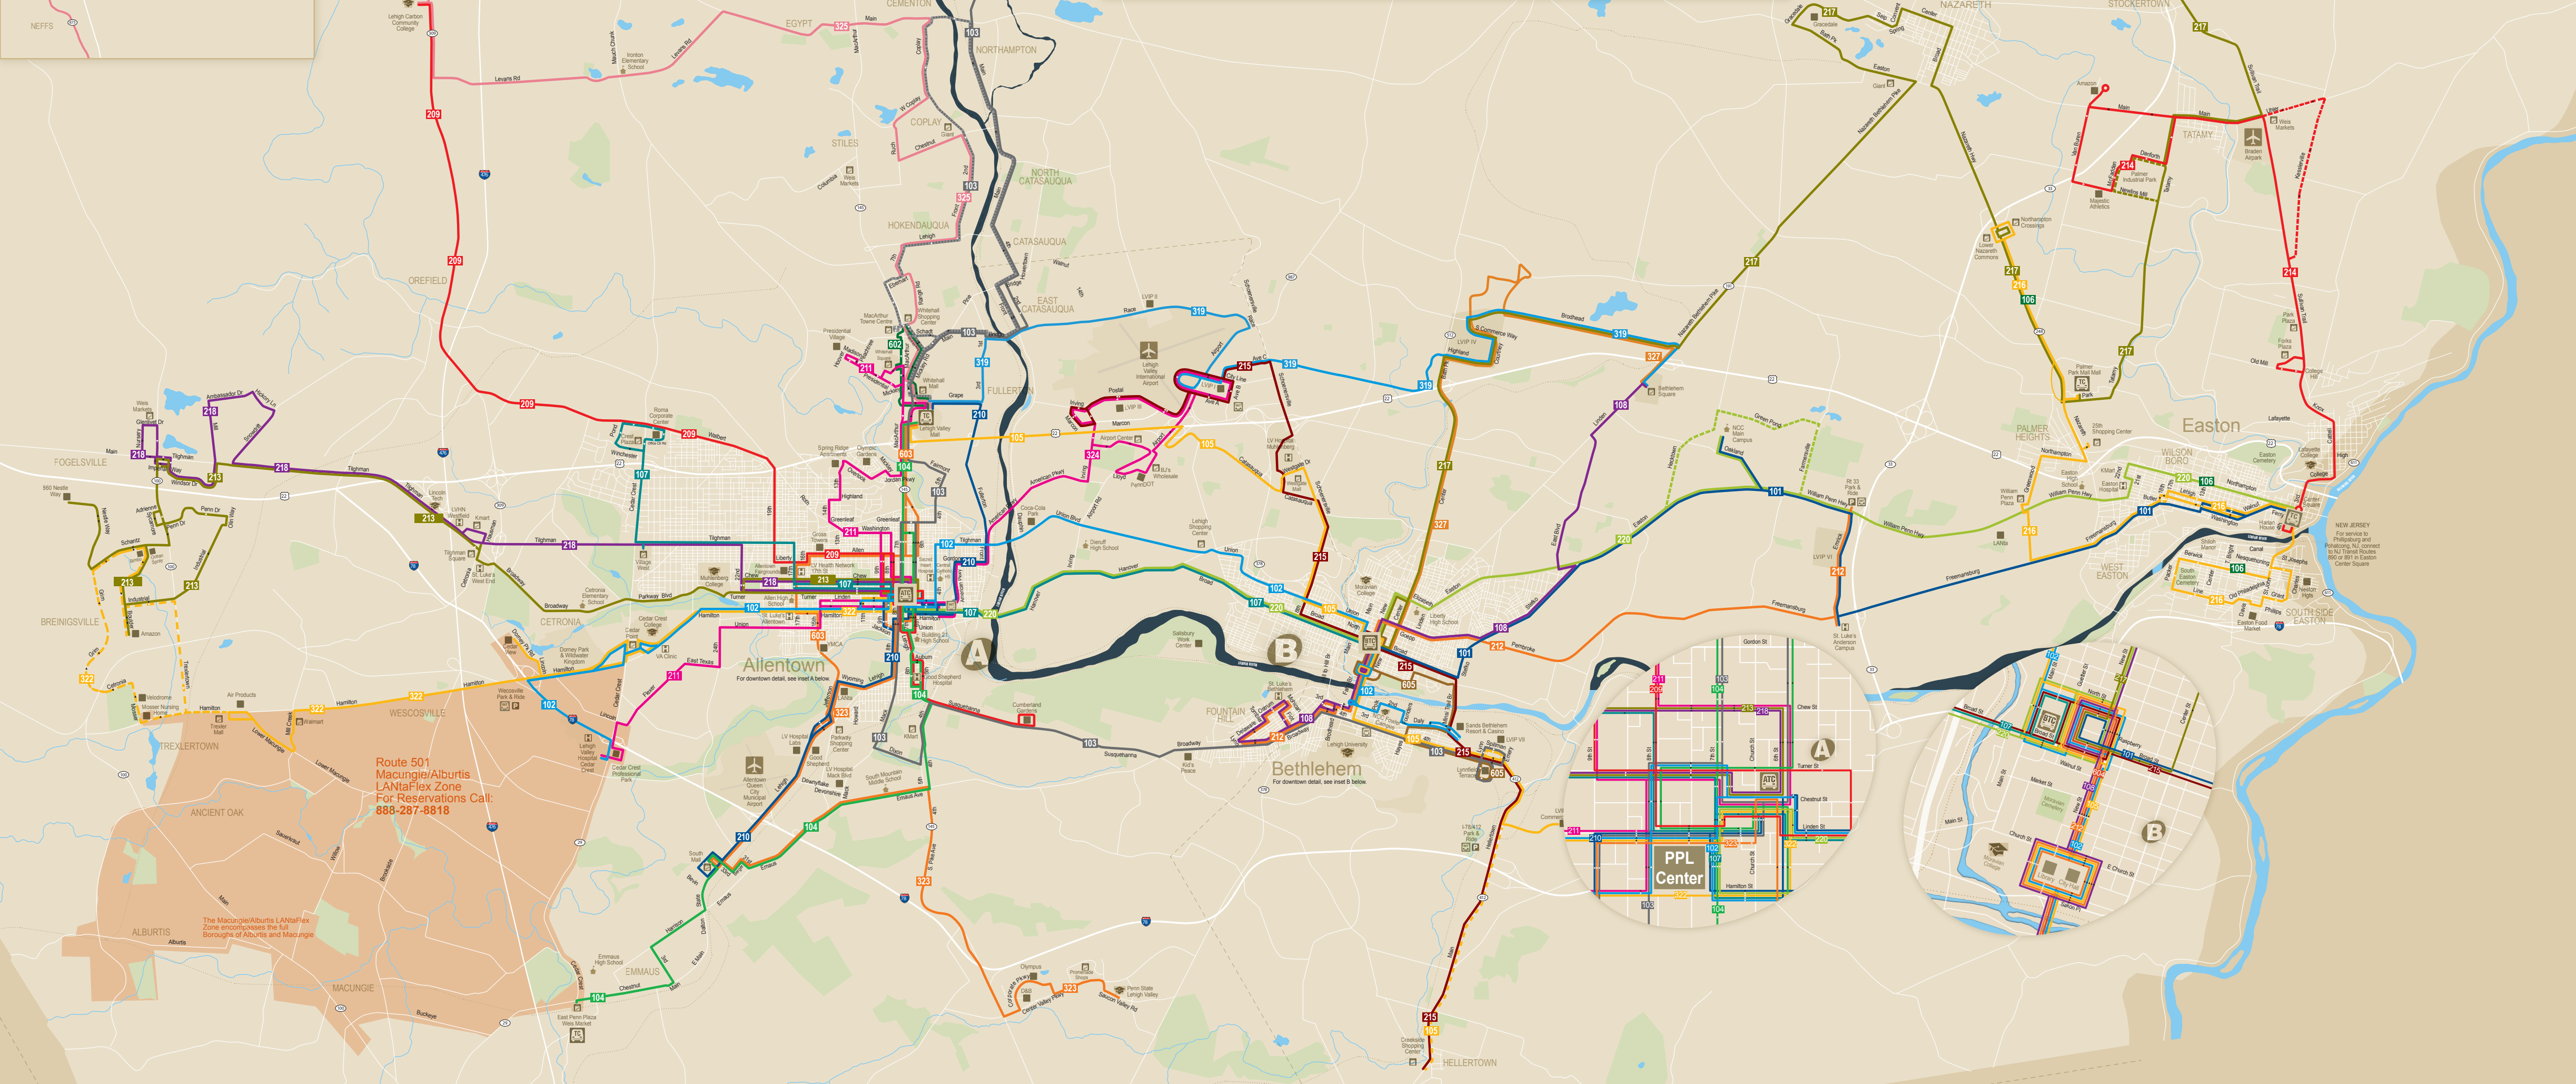

**Route 502 Slate Belt Flex**

For Reservations Call: **888-287-8818**

The 502 Slate Belt Flex Zone also provides service to:

- Northampton Crossings Shopping Center
- Northampton Community College

At least one end of the trip must be within the 502 Flex Zone

**Route 501 Macungie/Alburtis LANTaFlex Zone**  
For Reservations Call: **888-287-8818**

- Main Routing
- - - Limited Service
- ▲ ◀ Northbound or Westbound Routing
- ▽ ▶ Southbound or Eastbound Routing
- ATC Allentown Transportation Center
- BTC Bethlehem Transportation Center
- ETC Easton Transportation Center
- LCF LANTaBus Transfer Center
- INT Commuter/Intercity Bus Facility
- County Border

**ROUTES - Effective 01/08/18**

- 101 Bethlehem - Easton
- 102 Bethlehem - LVH Cedar Crest
- 103 Susquehanna St - Northampton
- 104 Emmaus - Lehigh Valley Mall
- 105 S. Bethlehem - Lehigh Valley Mall
- 106 South Easton - Nazareth Rd
- 107 Hanover Ave - Crest Plaza
- 108 Fountain Hill - East Hills
- 209 Crest Plaza via Walbert
- 210 South Mall - Lehigh Valley Mall
- 211 Presidential Village - LVH CC
- 212 Fountain Hill - Rt 33 Park & Ride
- 213 Lehigh Valley West/Fogelsville
- 214 College Hill/Forks - Easton
- 215 Hellertown - Lehigh Valley Airport
- 216 South Easton - Nazareth Rd
- 217 Bethlehem - Slate Belt
- 218 LCCC/Walnutport

- 319 Lehigh Valley Mall - Bethlehem Square
- 322 Hamilton Blvd - Trexlertown
- 323 Allentown - PSU LV
- 324 Lehigh Valley Airport - LVIP I & III
- 325 Lehigh Valley Mall - Egypt - LCCC
- 327 LVIP IV - Hanover Road
- 501 Macungie/Alburtis Flex Zone
- 502 Slate Belt Flex Zone
- 602 MacArthur Rd Whirlybird
- 603 17th Street Cresttown